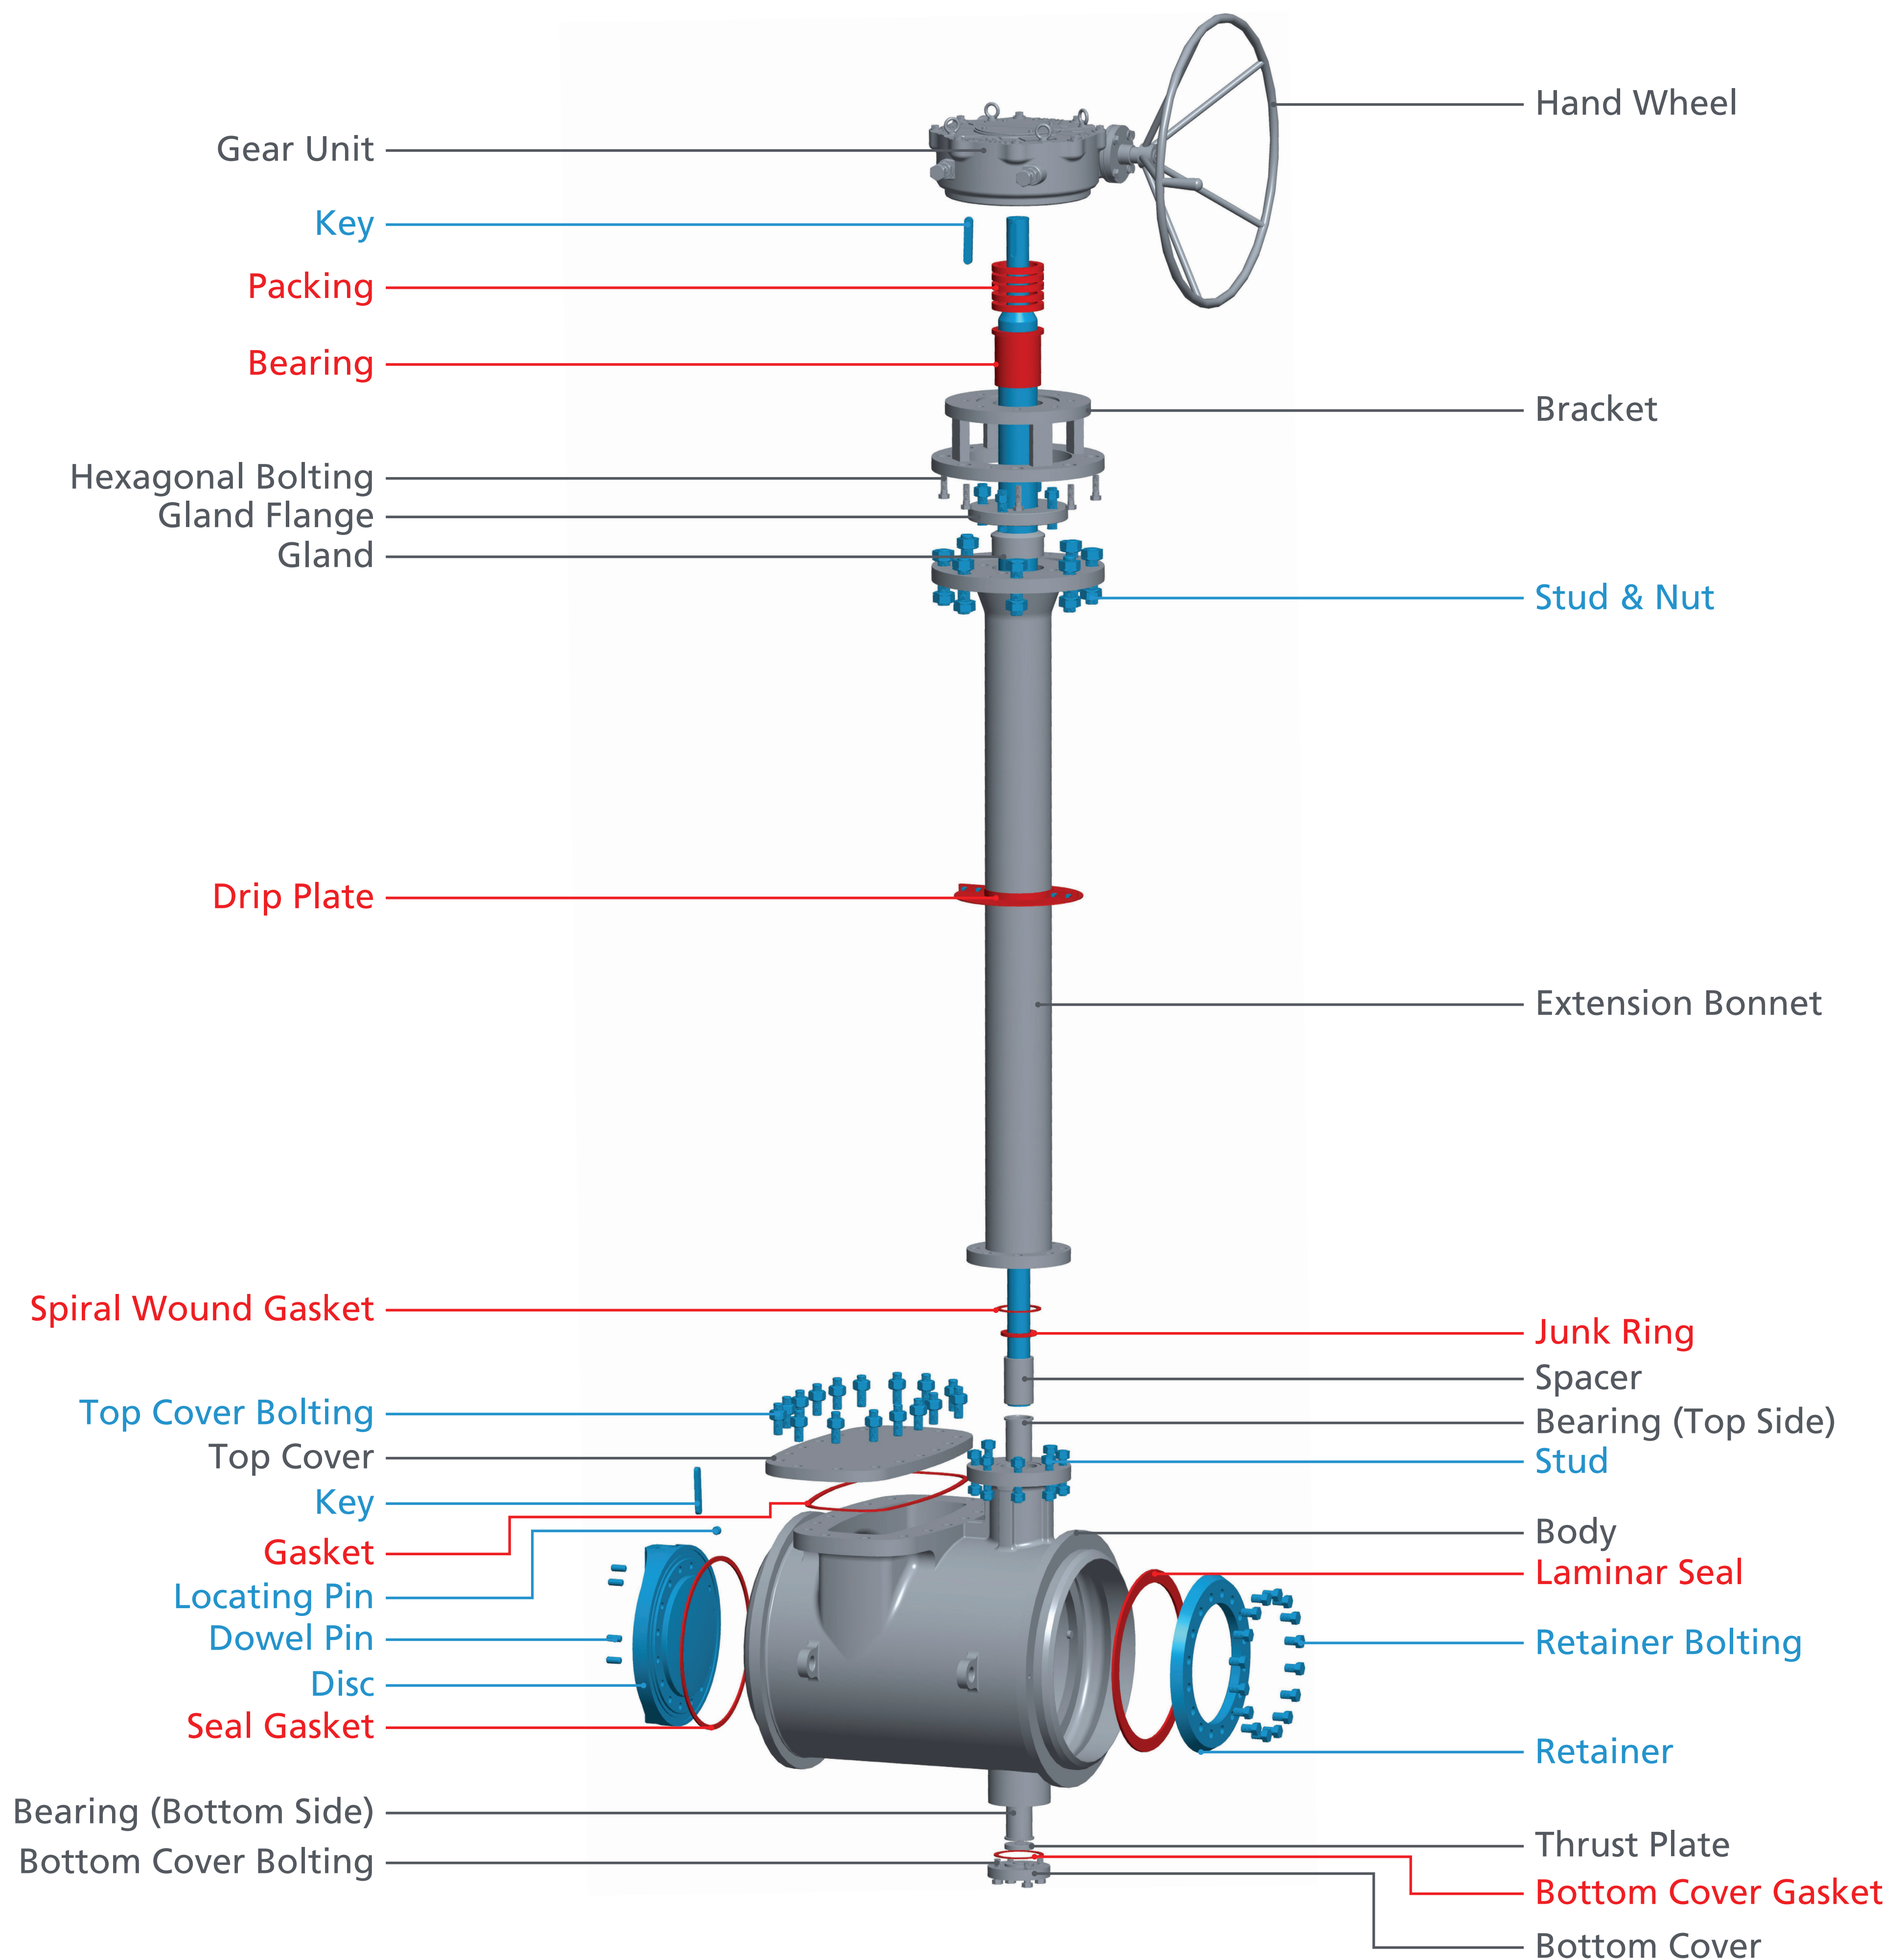

Top-entry Triple-offset Butterfly Valves

Exploded View and Spare Parts Categorisation

LEGEND

- Mandatory Spares
- Recommended Spares

Publication No: BFV03/1021 © L&T Valves 2021