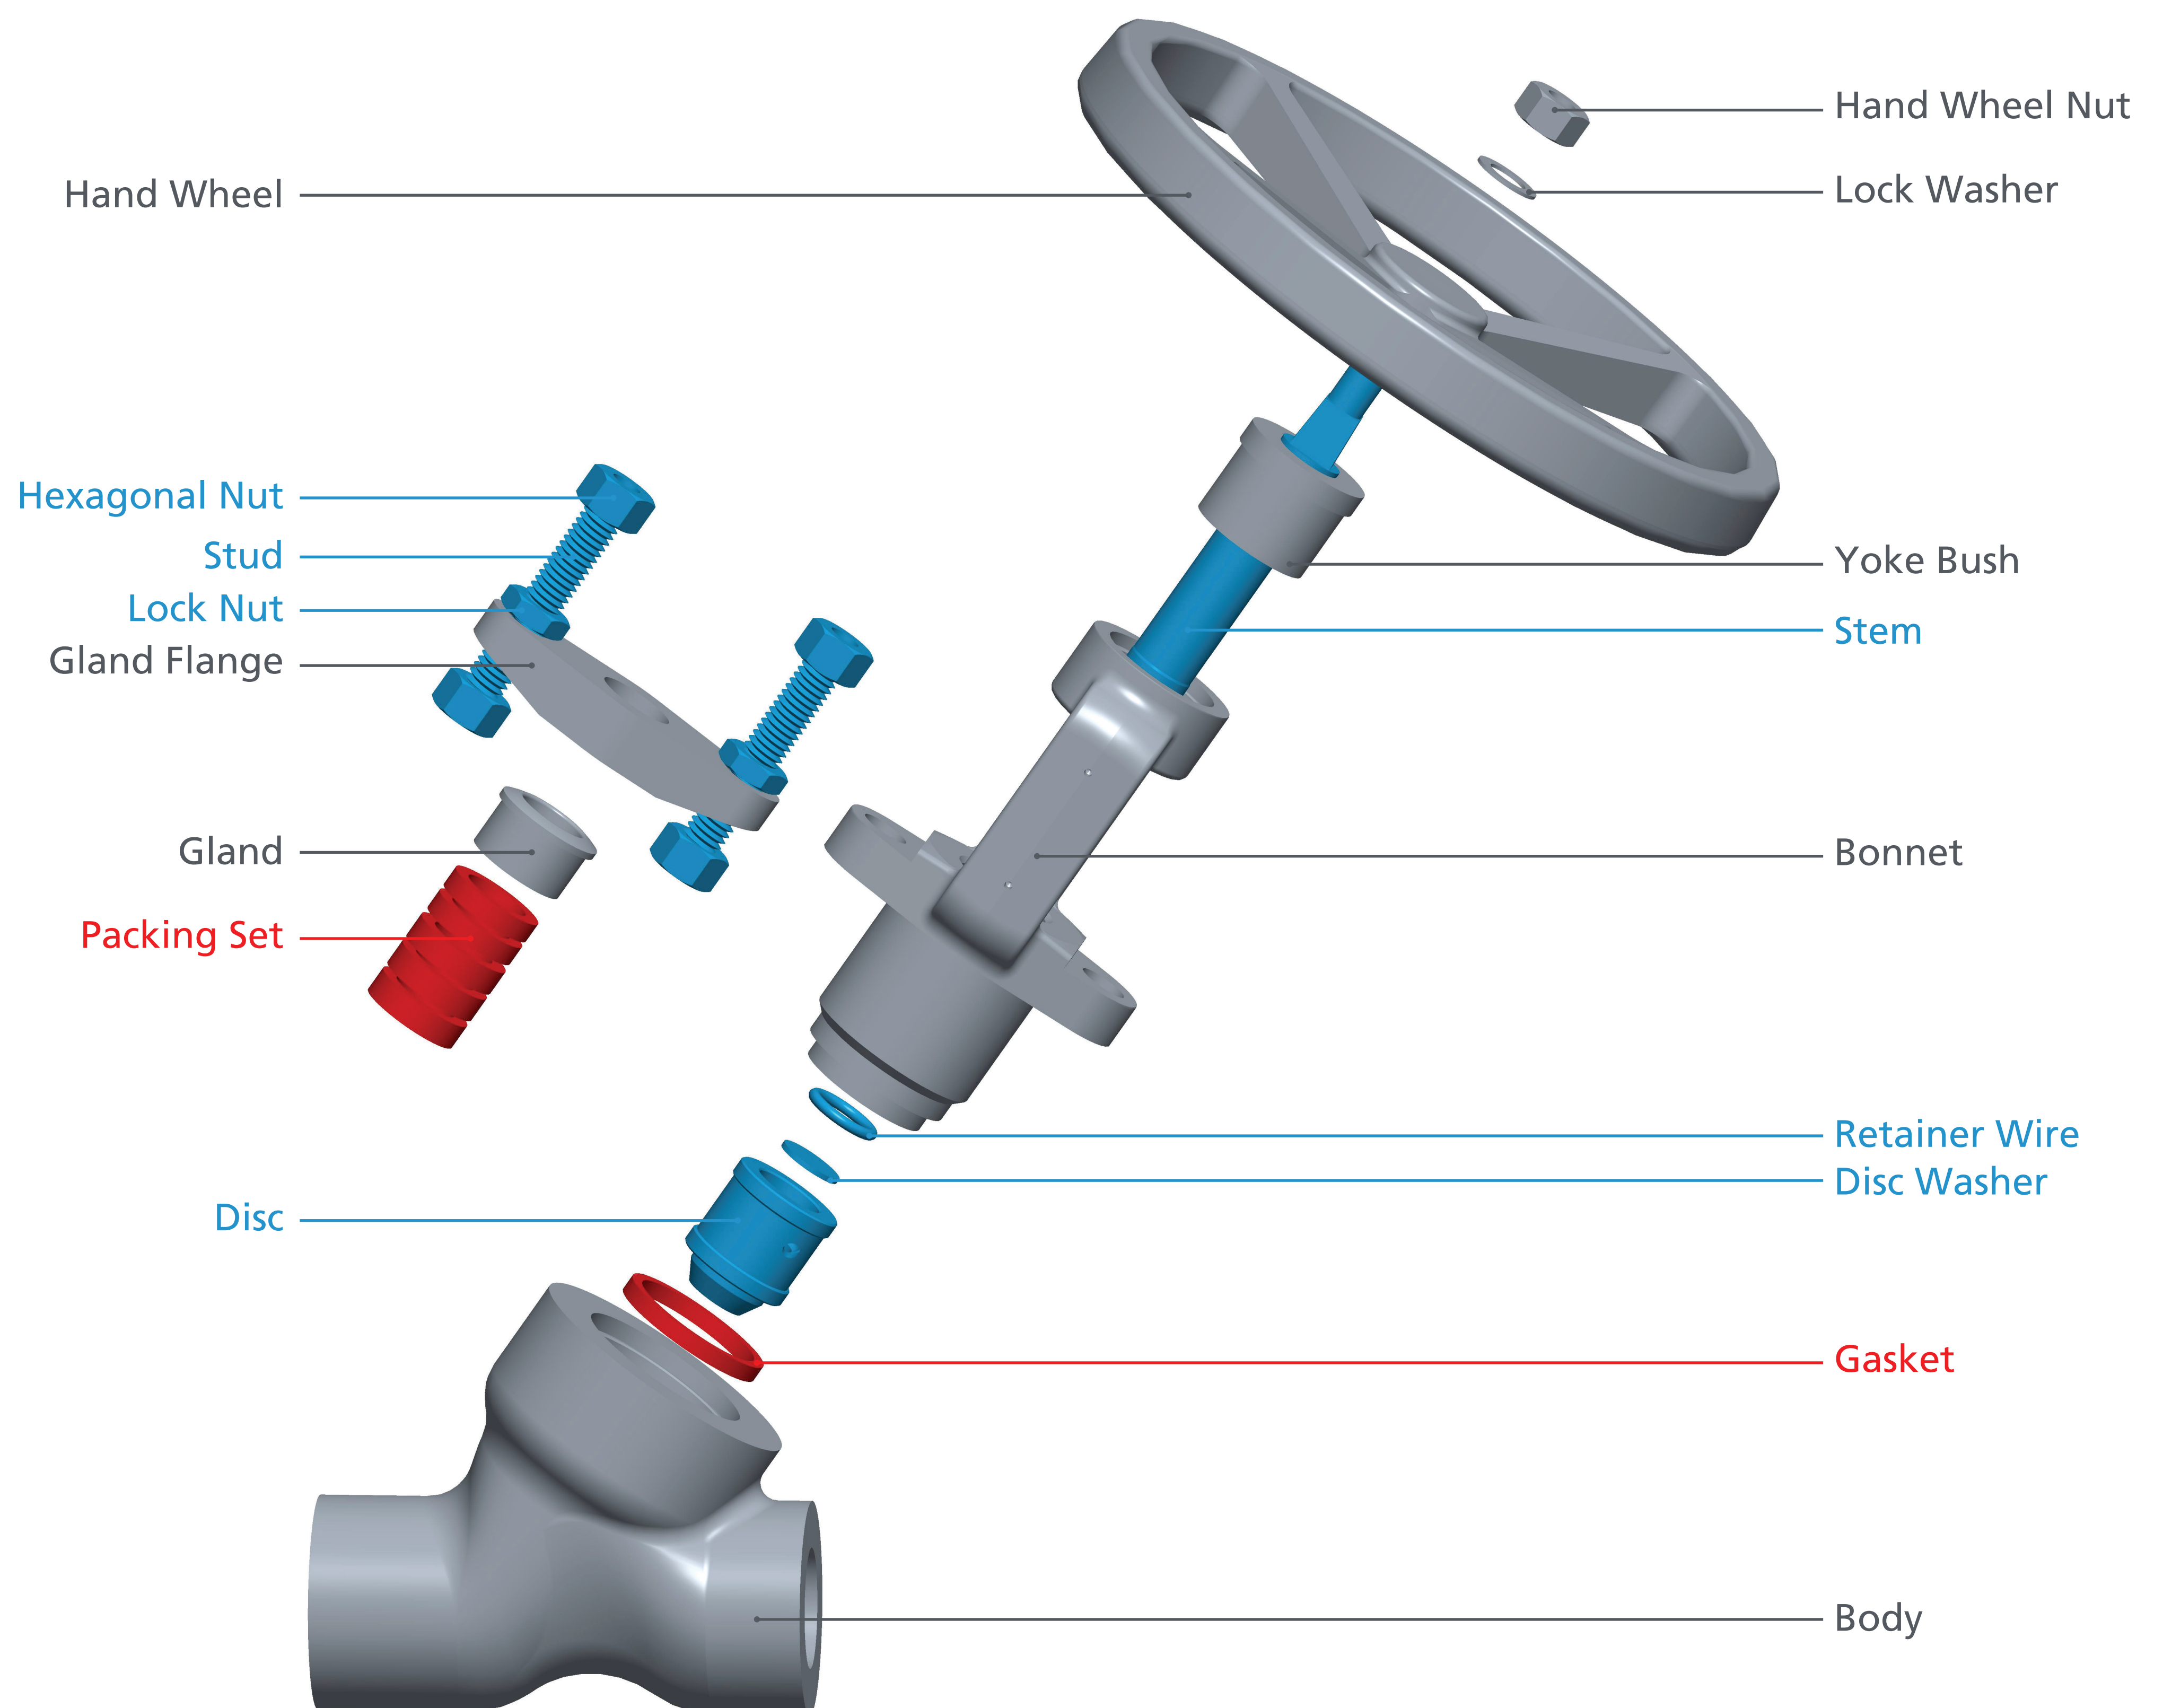

Forged Steel Globe Valve (Y-type)

Exploded View and Spare Parts Categorisation

LEGEND

- Mandatory Spares
- Recommended Spares

Publication No: FS04/0921 © L&T Valves 2021