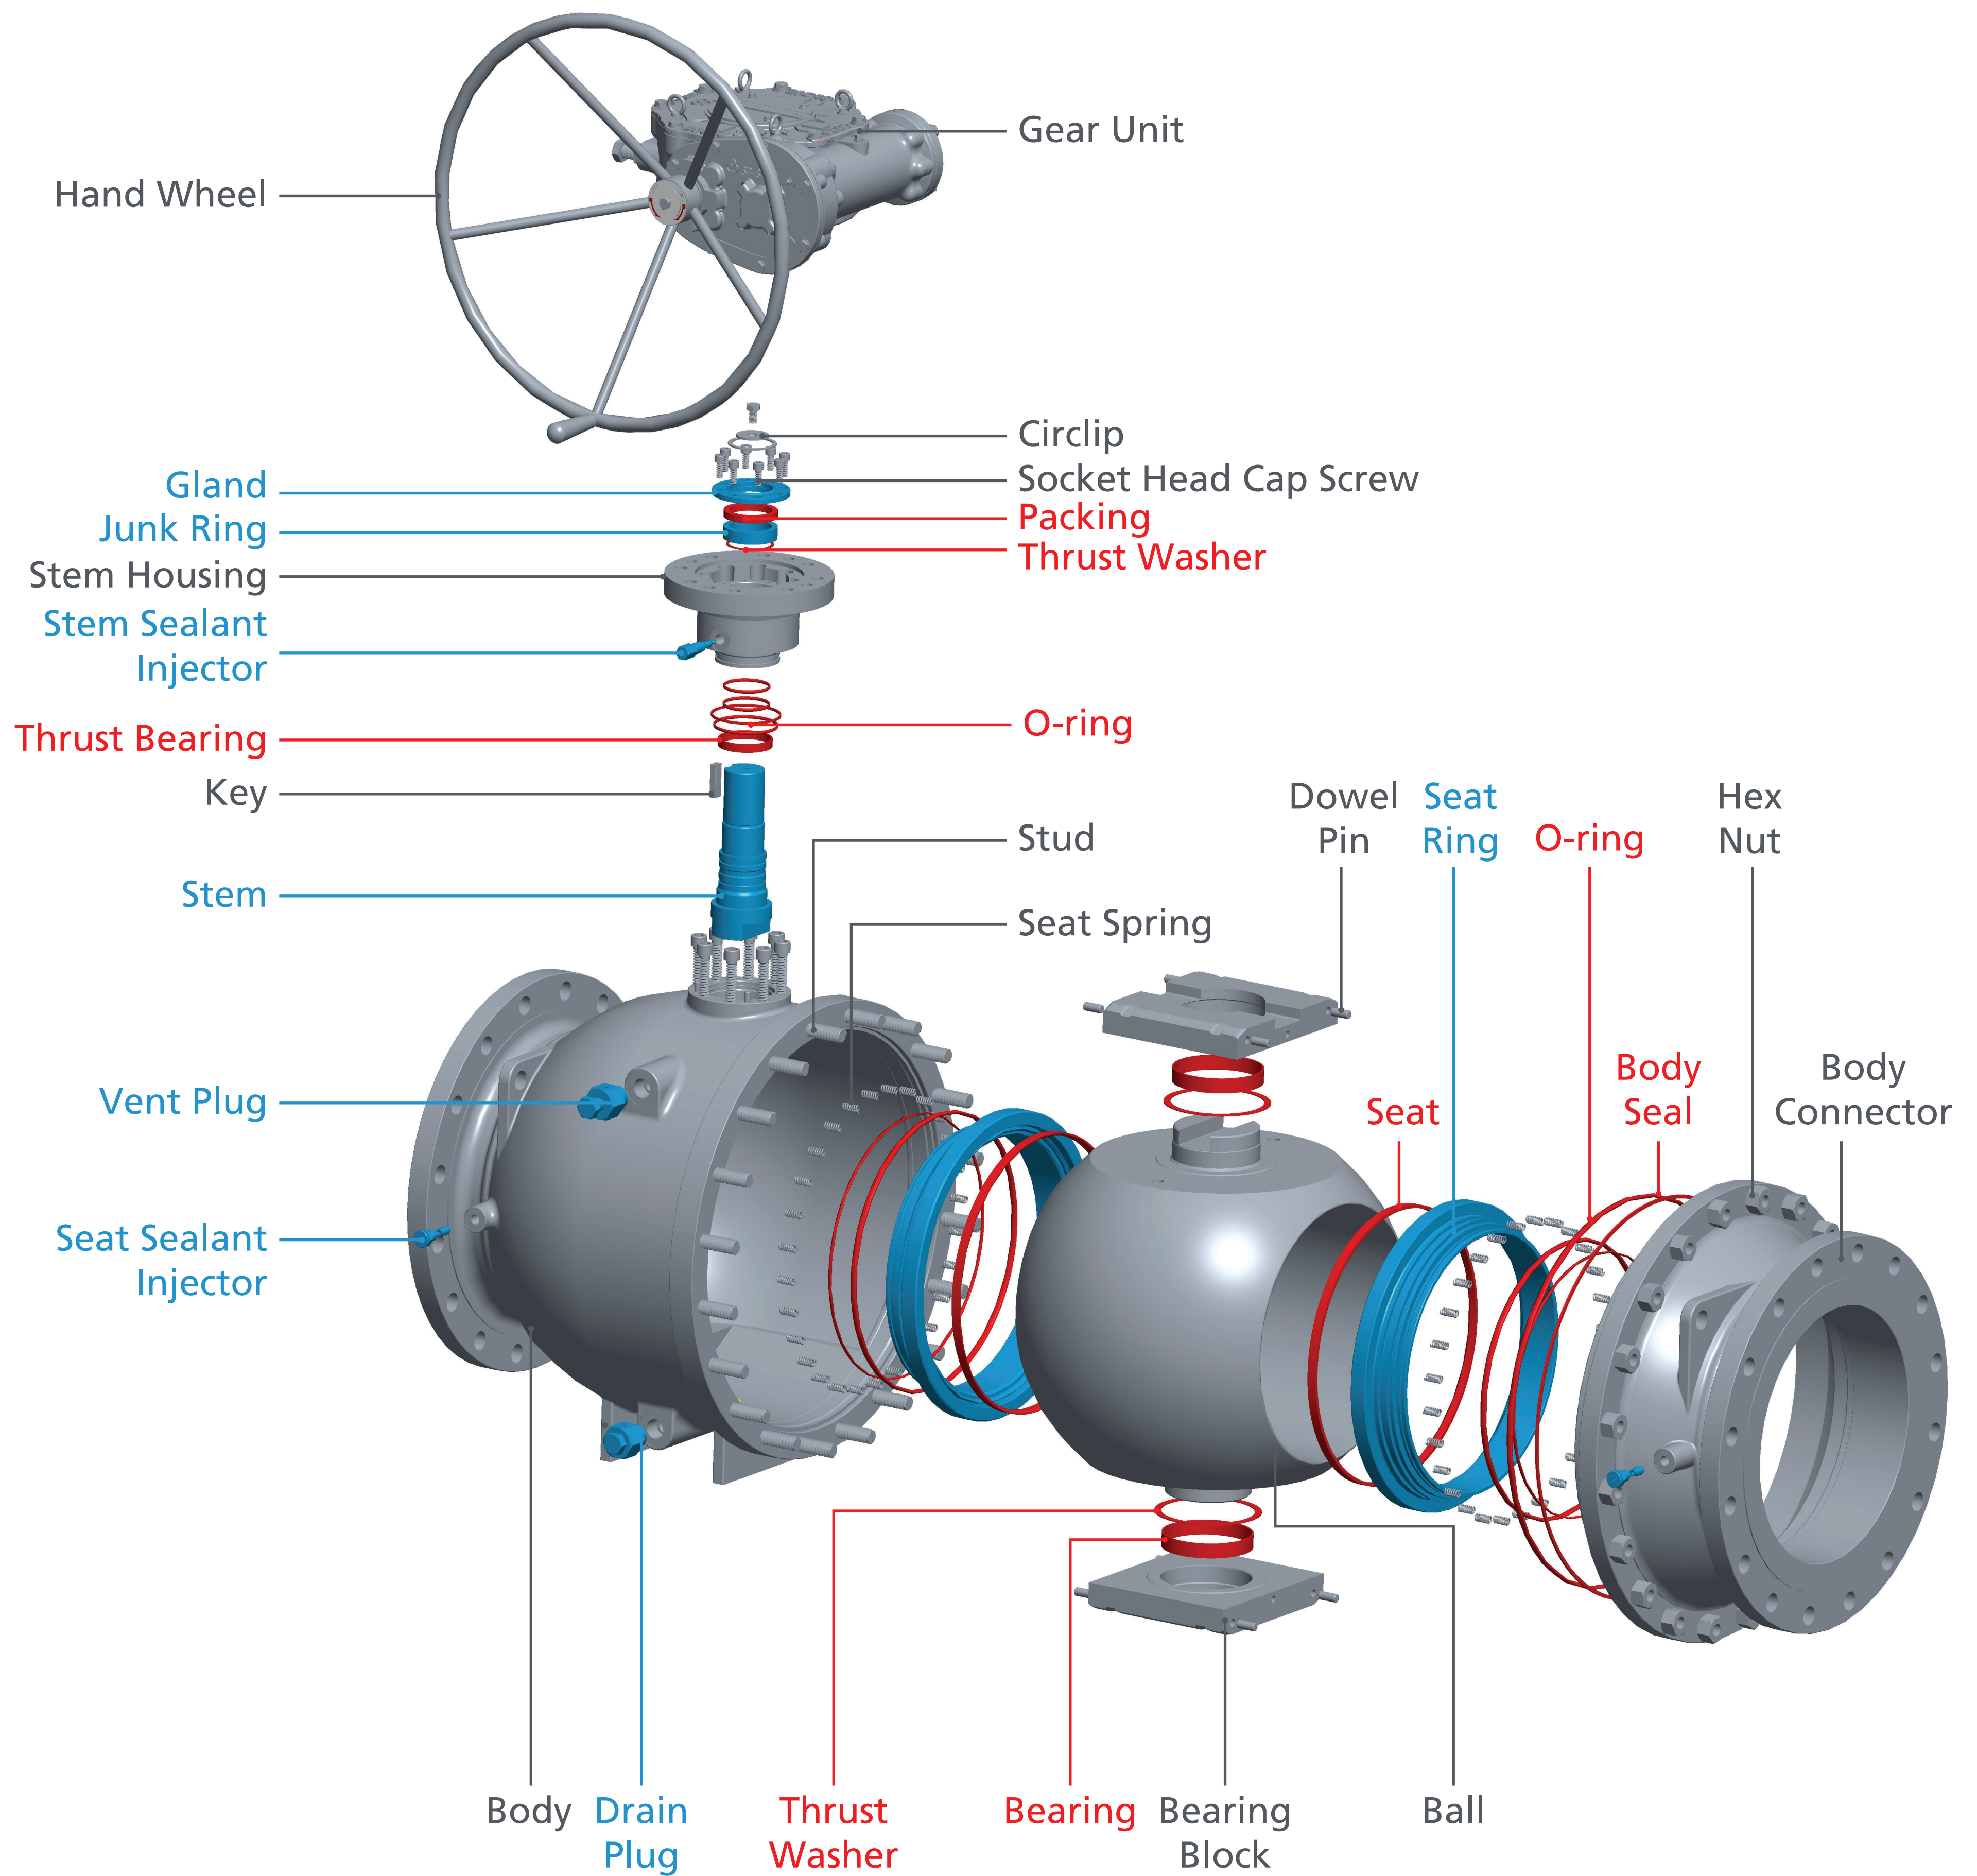

Trunnion-mounted Ball Valve - Unified 2-piece

Exploded View and Spare Parts Categorisation

LEGEND

- Mandatory Spares
- Recommended Spares