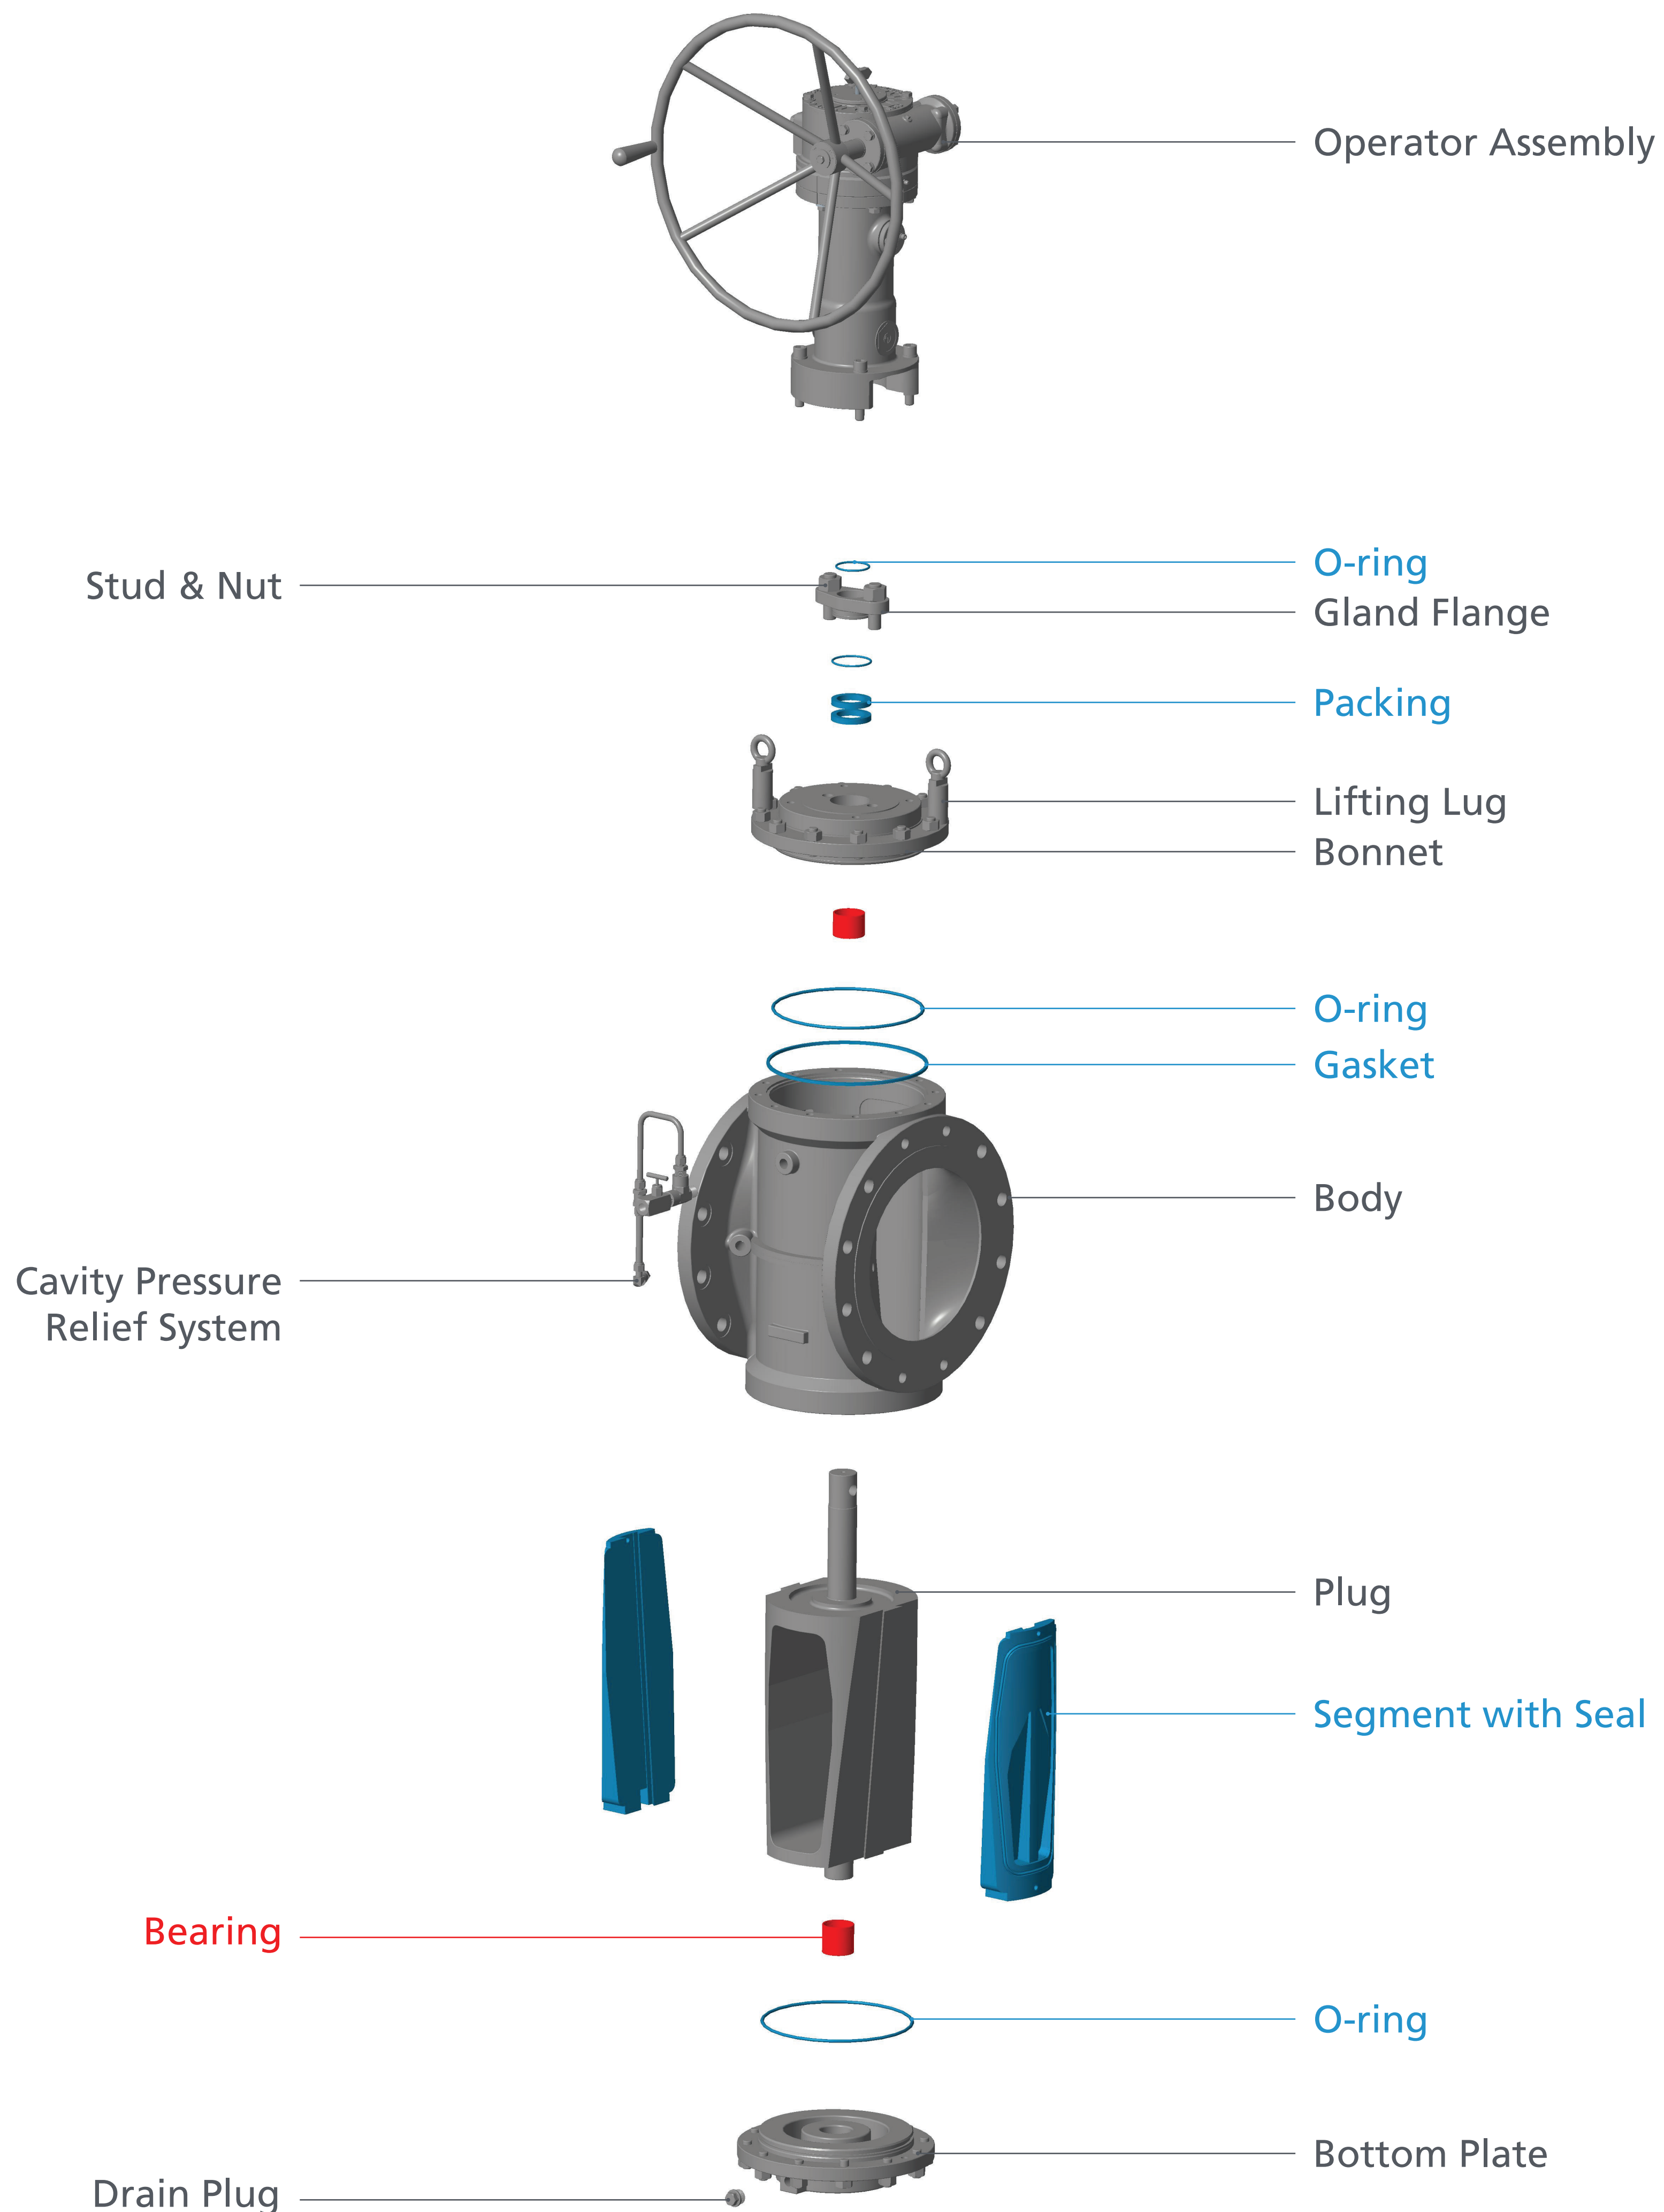

Double Block & Bleed Plug Valve

Exploded View and Spare Parts Categorisation

LEGEND

- Mandatory Spares
- Recommended Spares