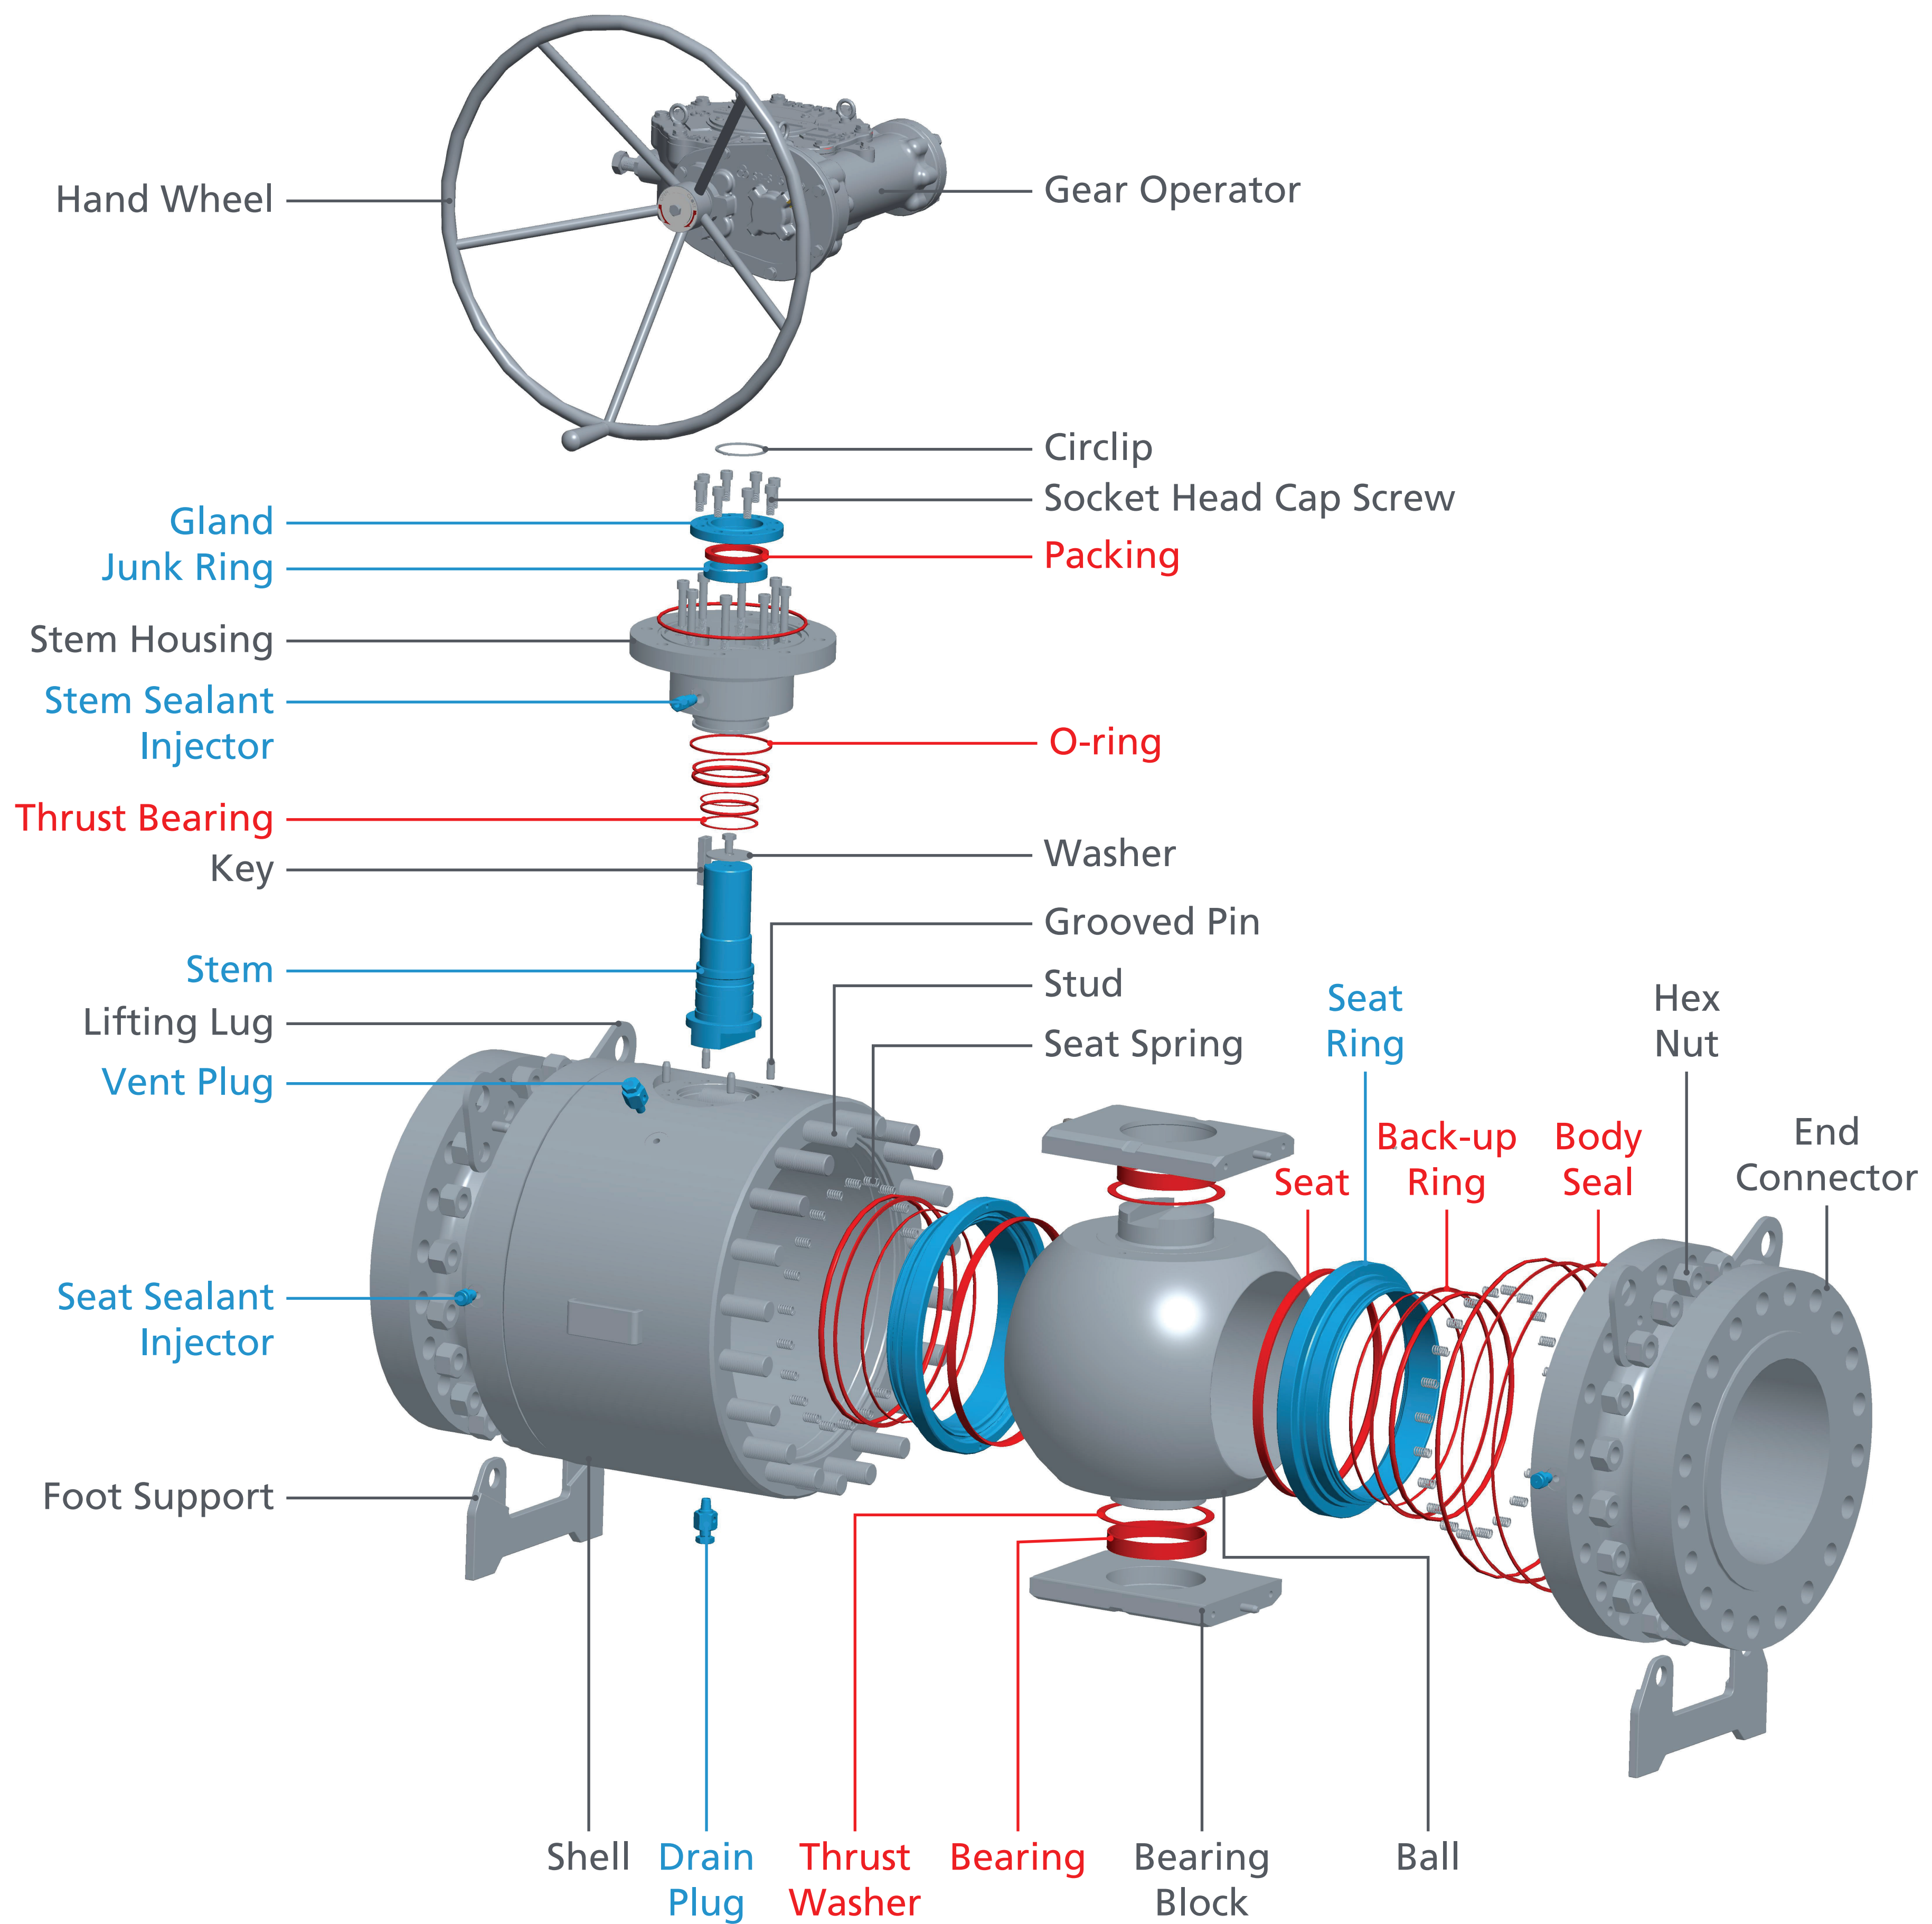

Trunnion-mounted Ball Valve - 3-piece

Exploded View and Spare Parts Categorisation

LEGEND

- Mandatory Spares
- Recommended Spares