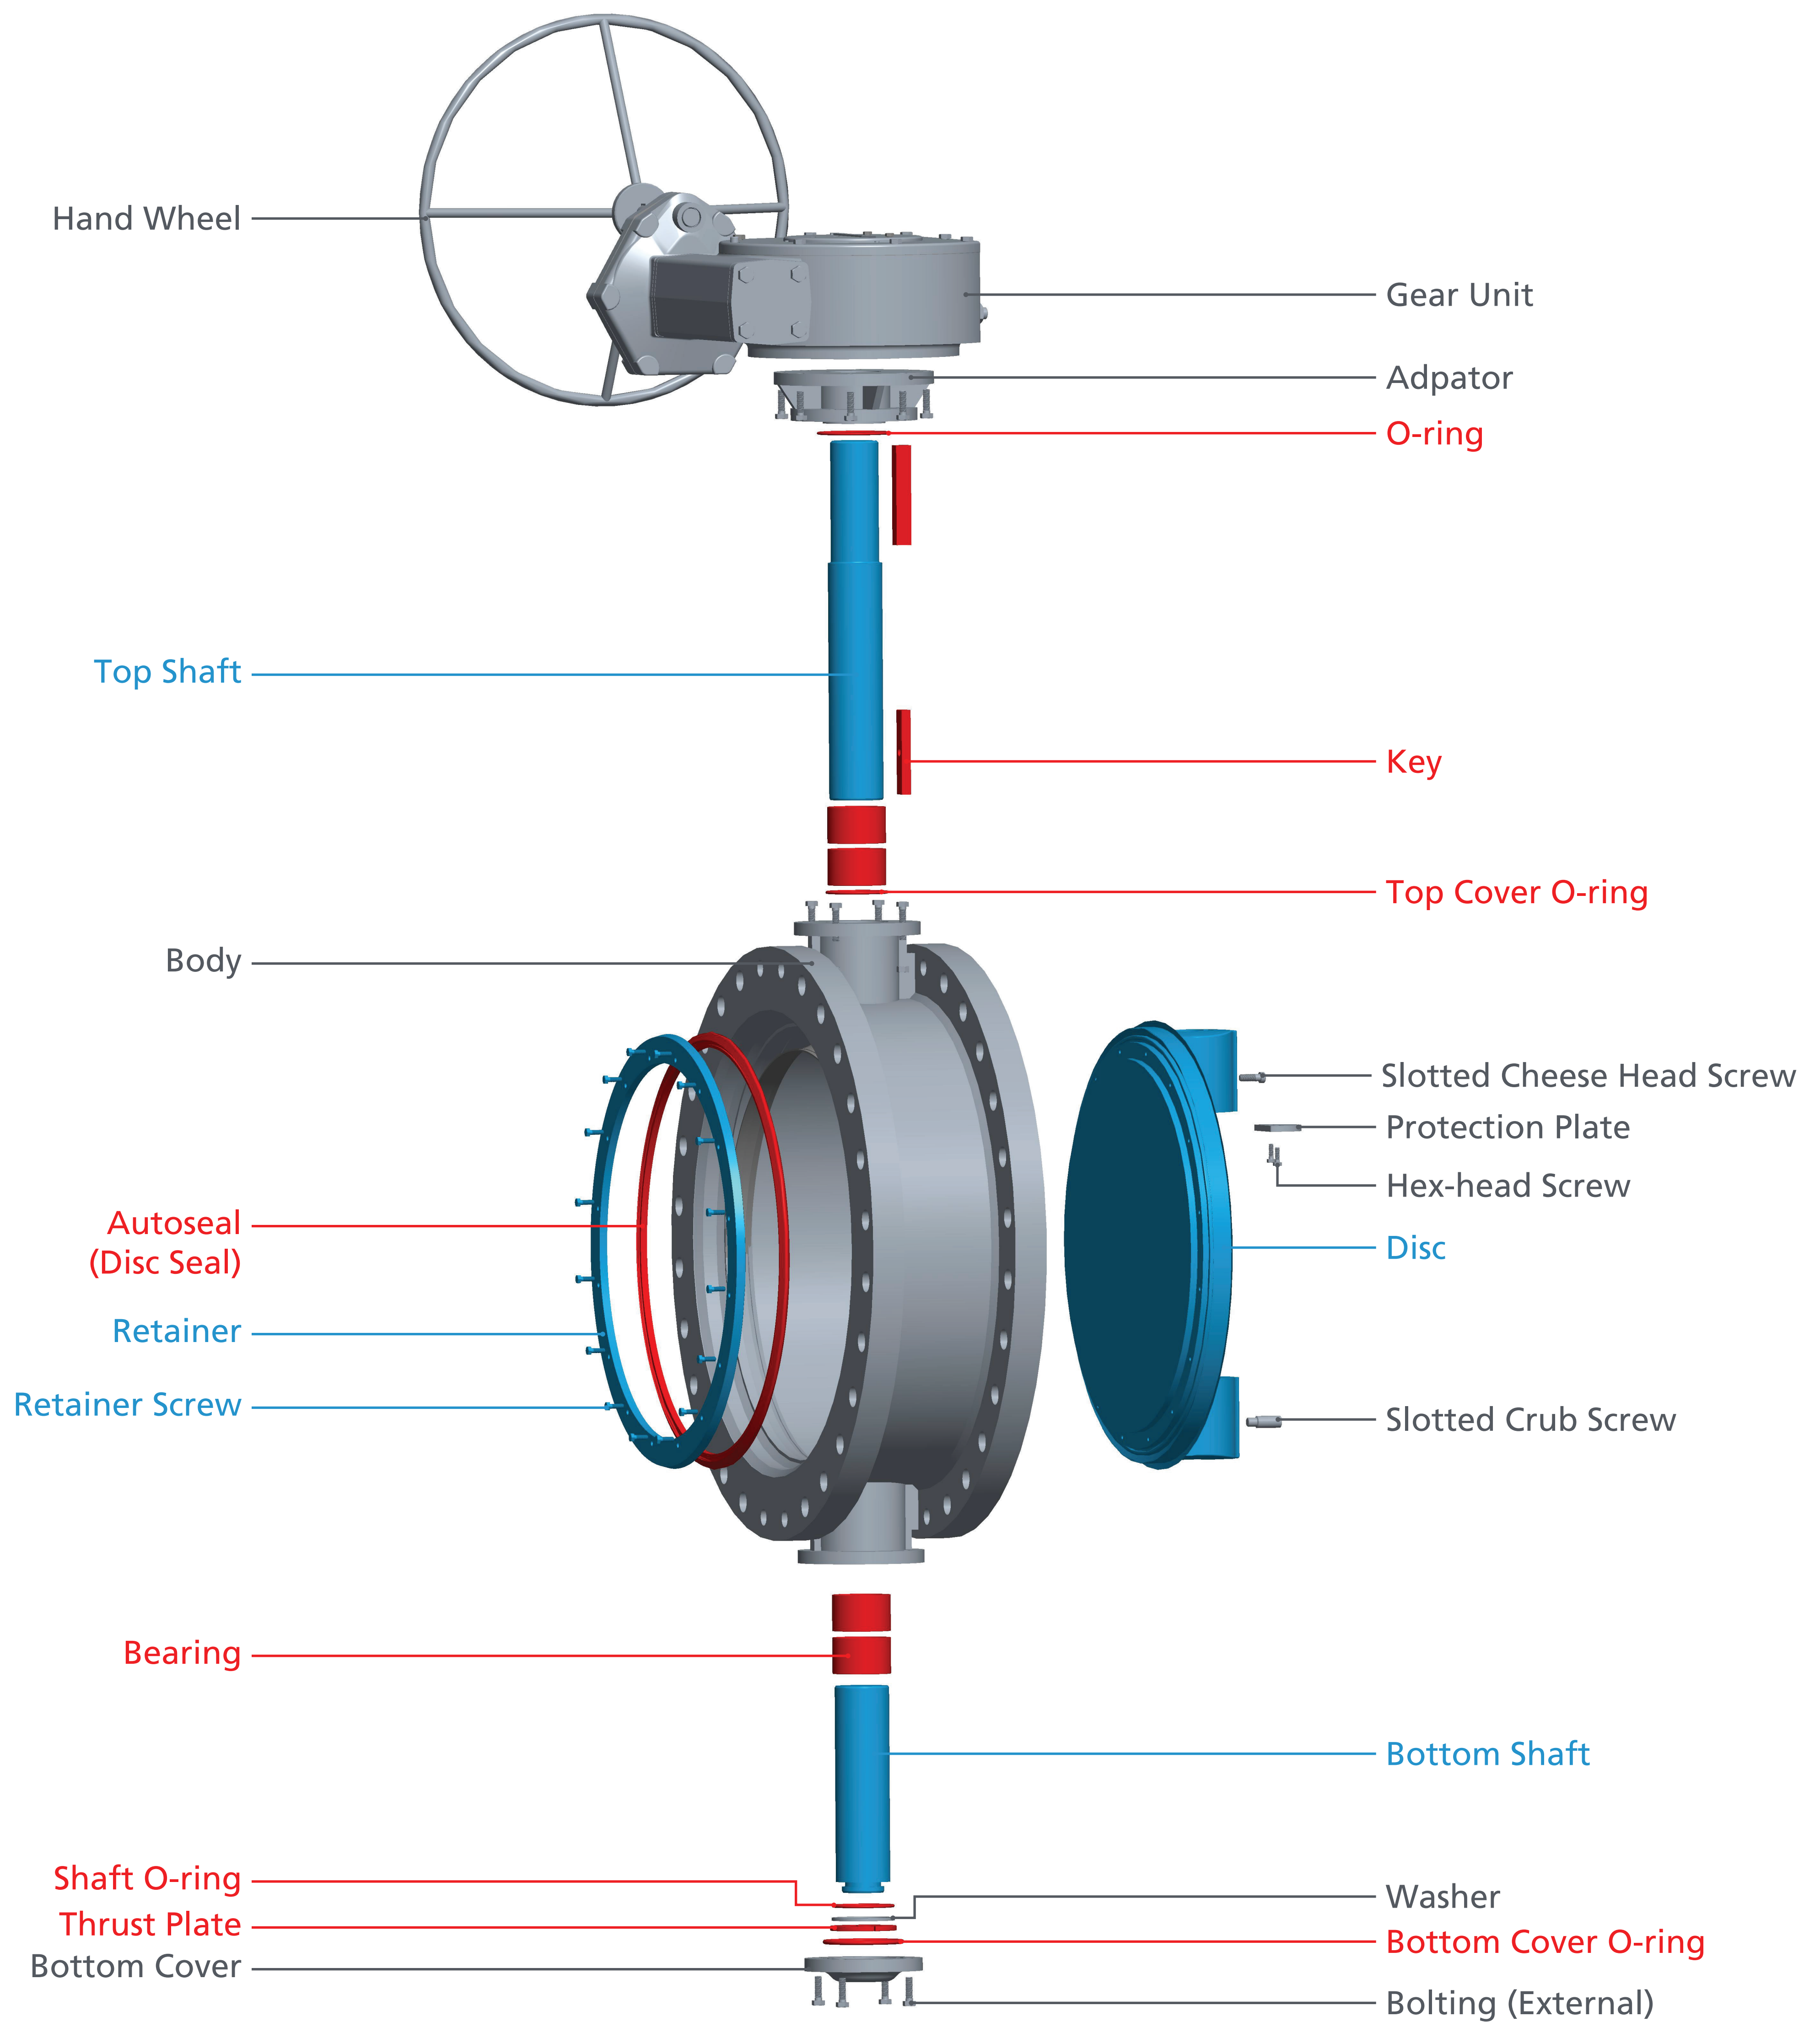

Aquaseal Max Butterfly Valve

Exploded View and Spare Parts Categorisation

LEGEND

- Mandatory Spares
- Recommended Spares