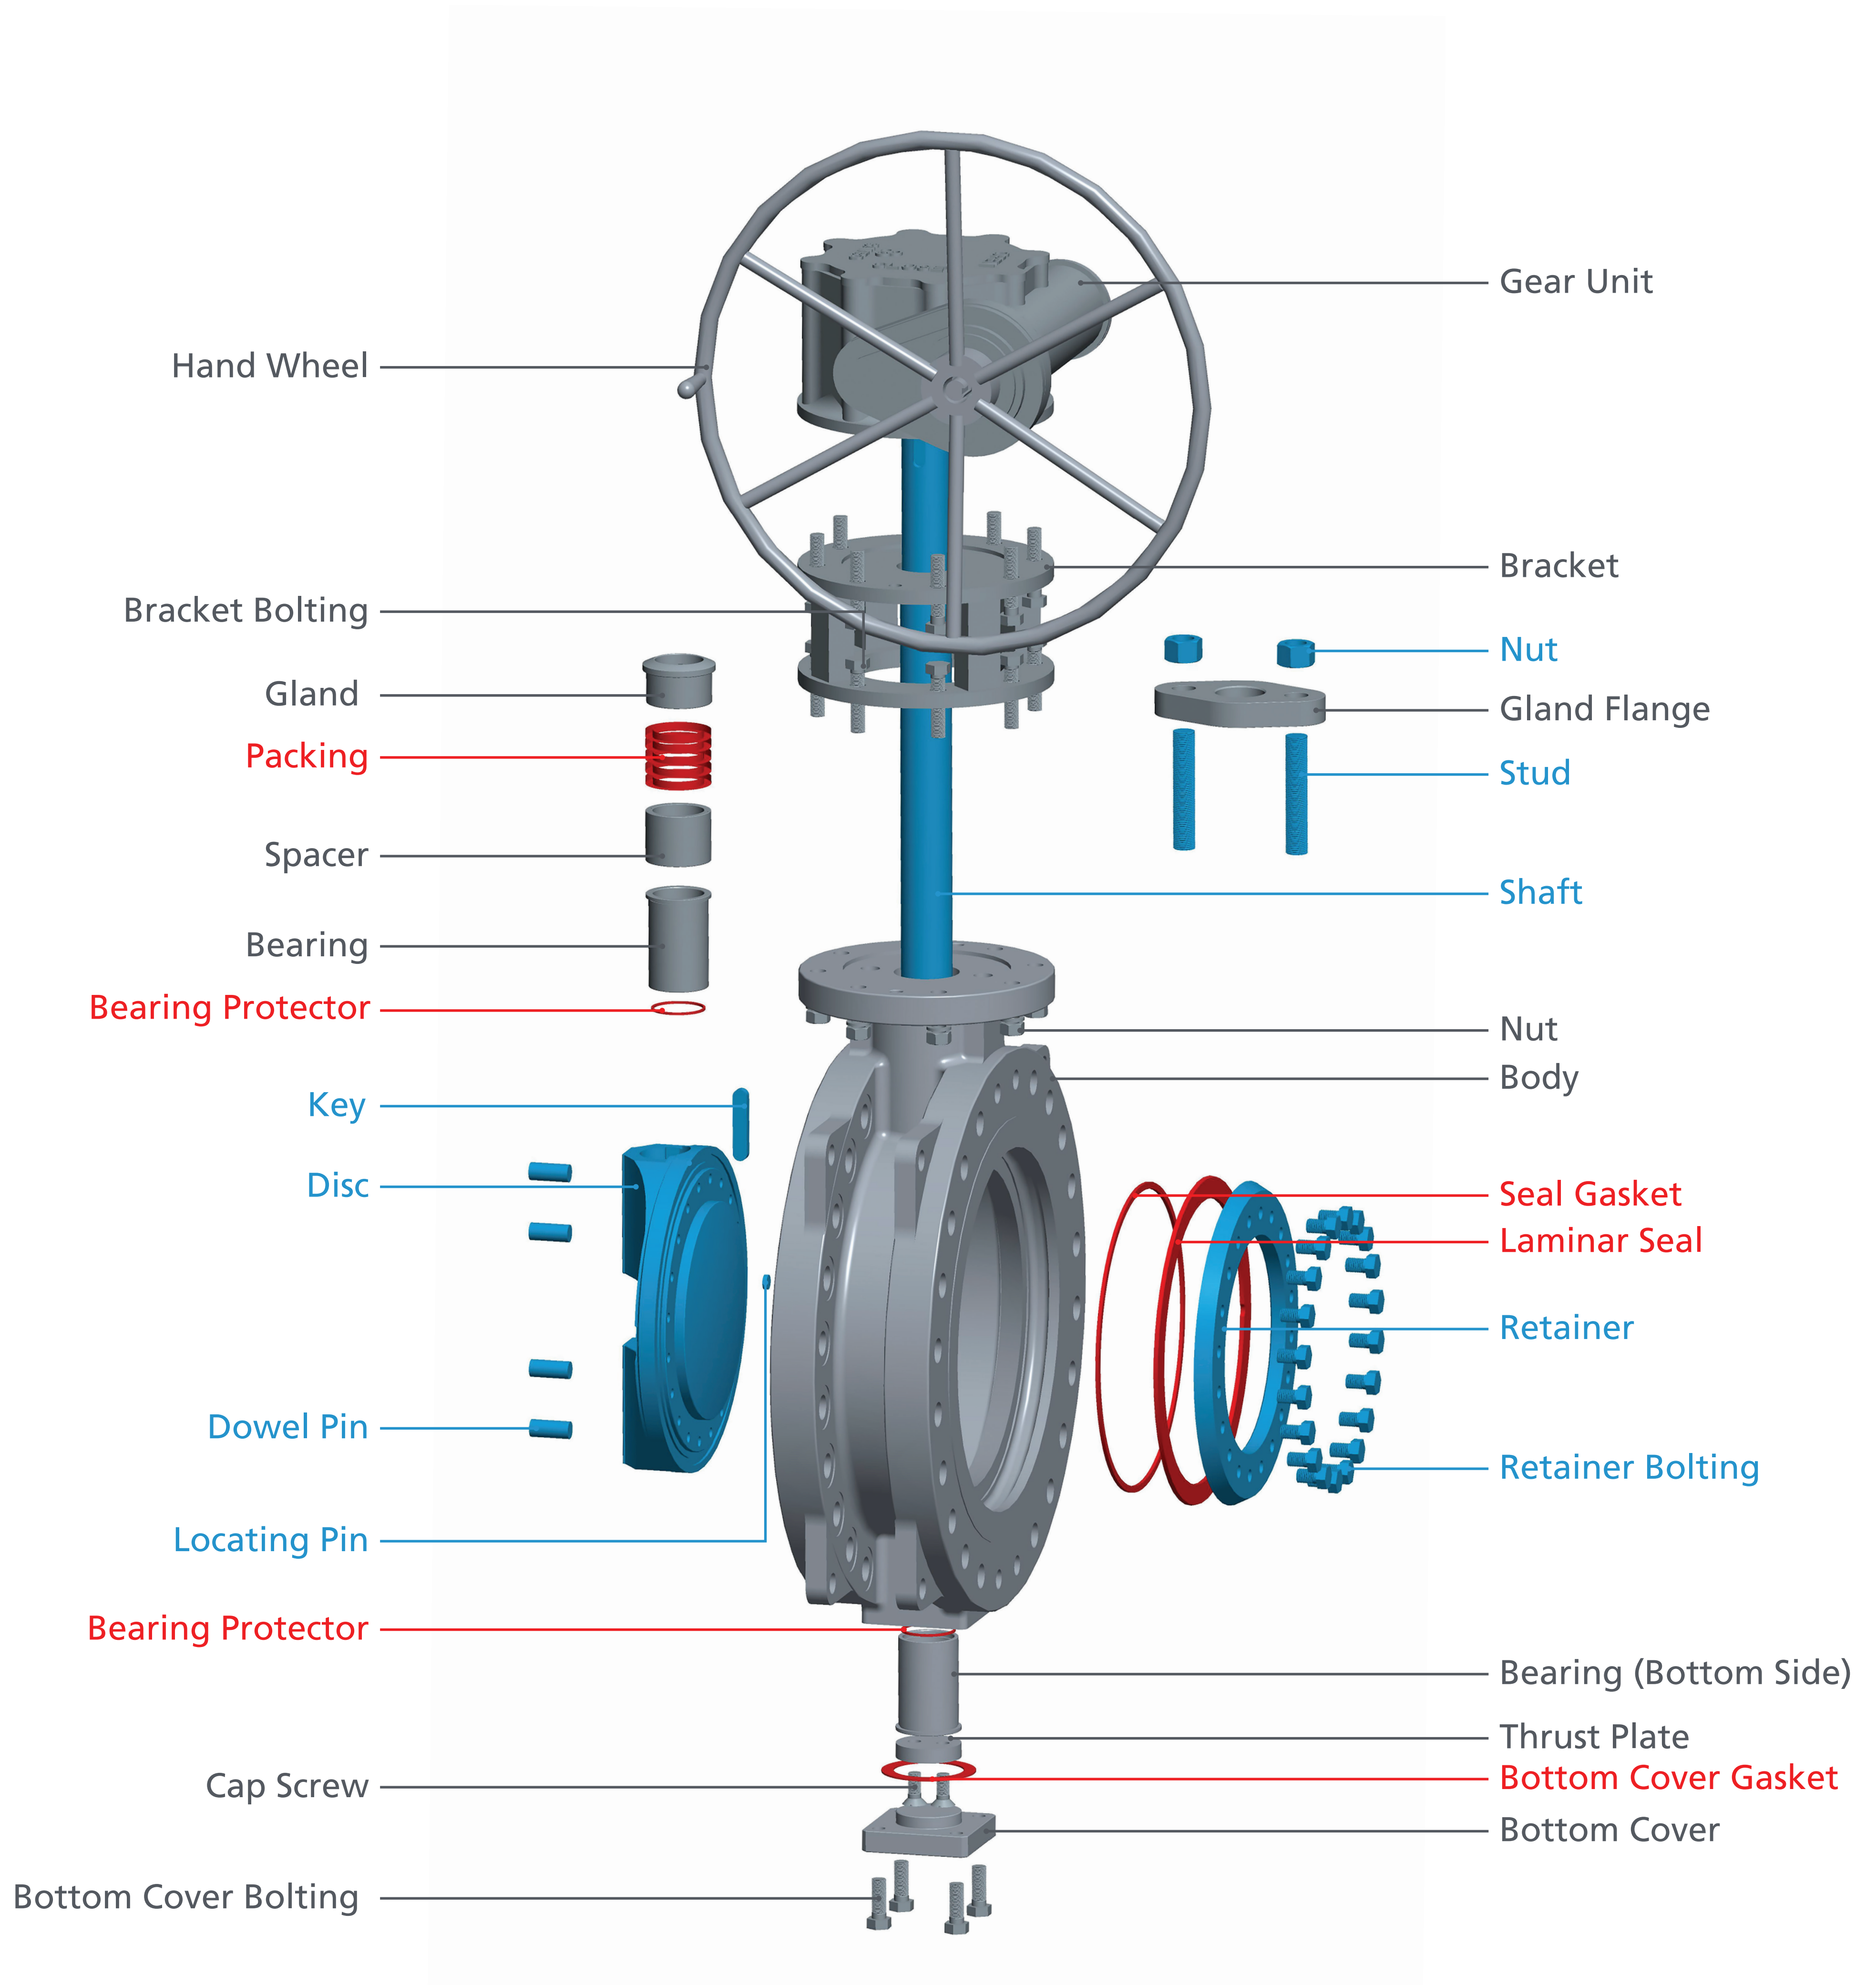

Triple-offset Butterfly Valve

Exploded View and Spare Parts Categorisation

LEGEND

- Mandatory Spares
- Recommended Spares