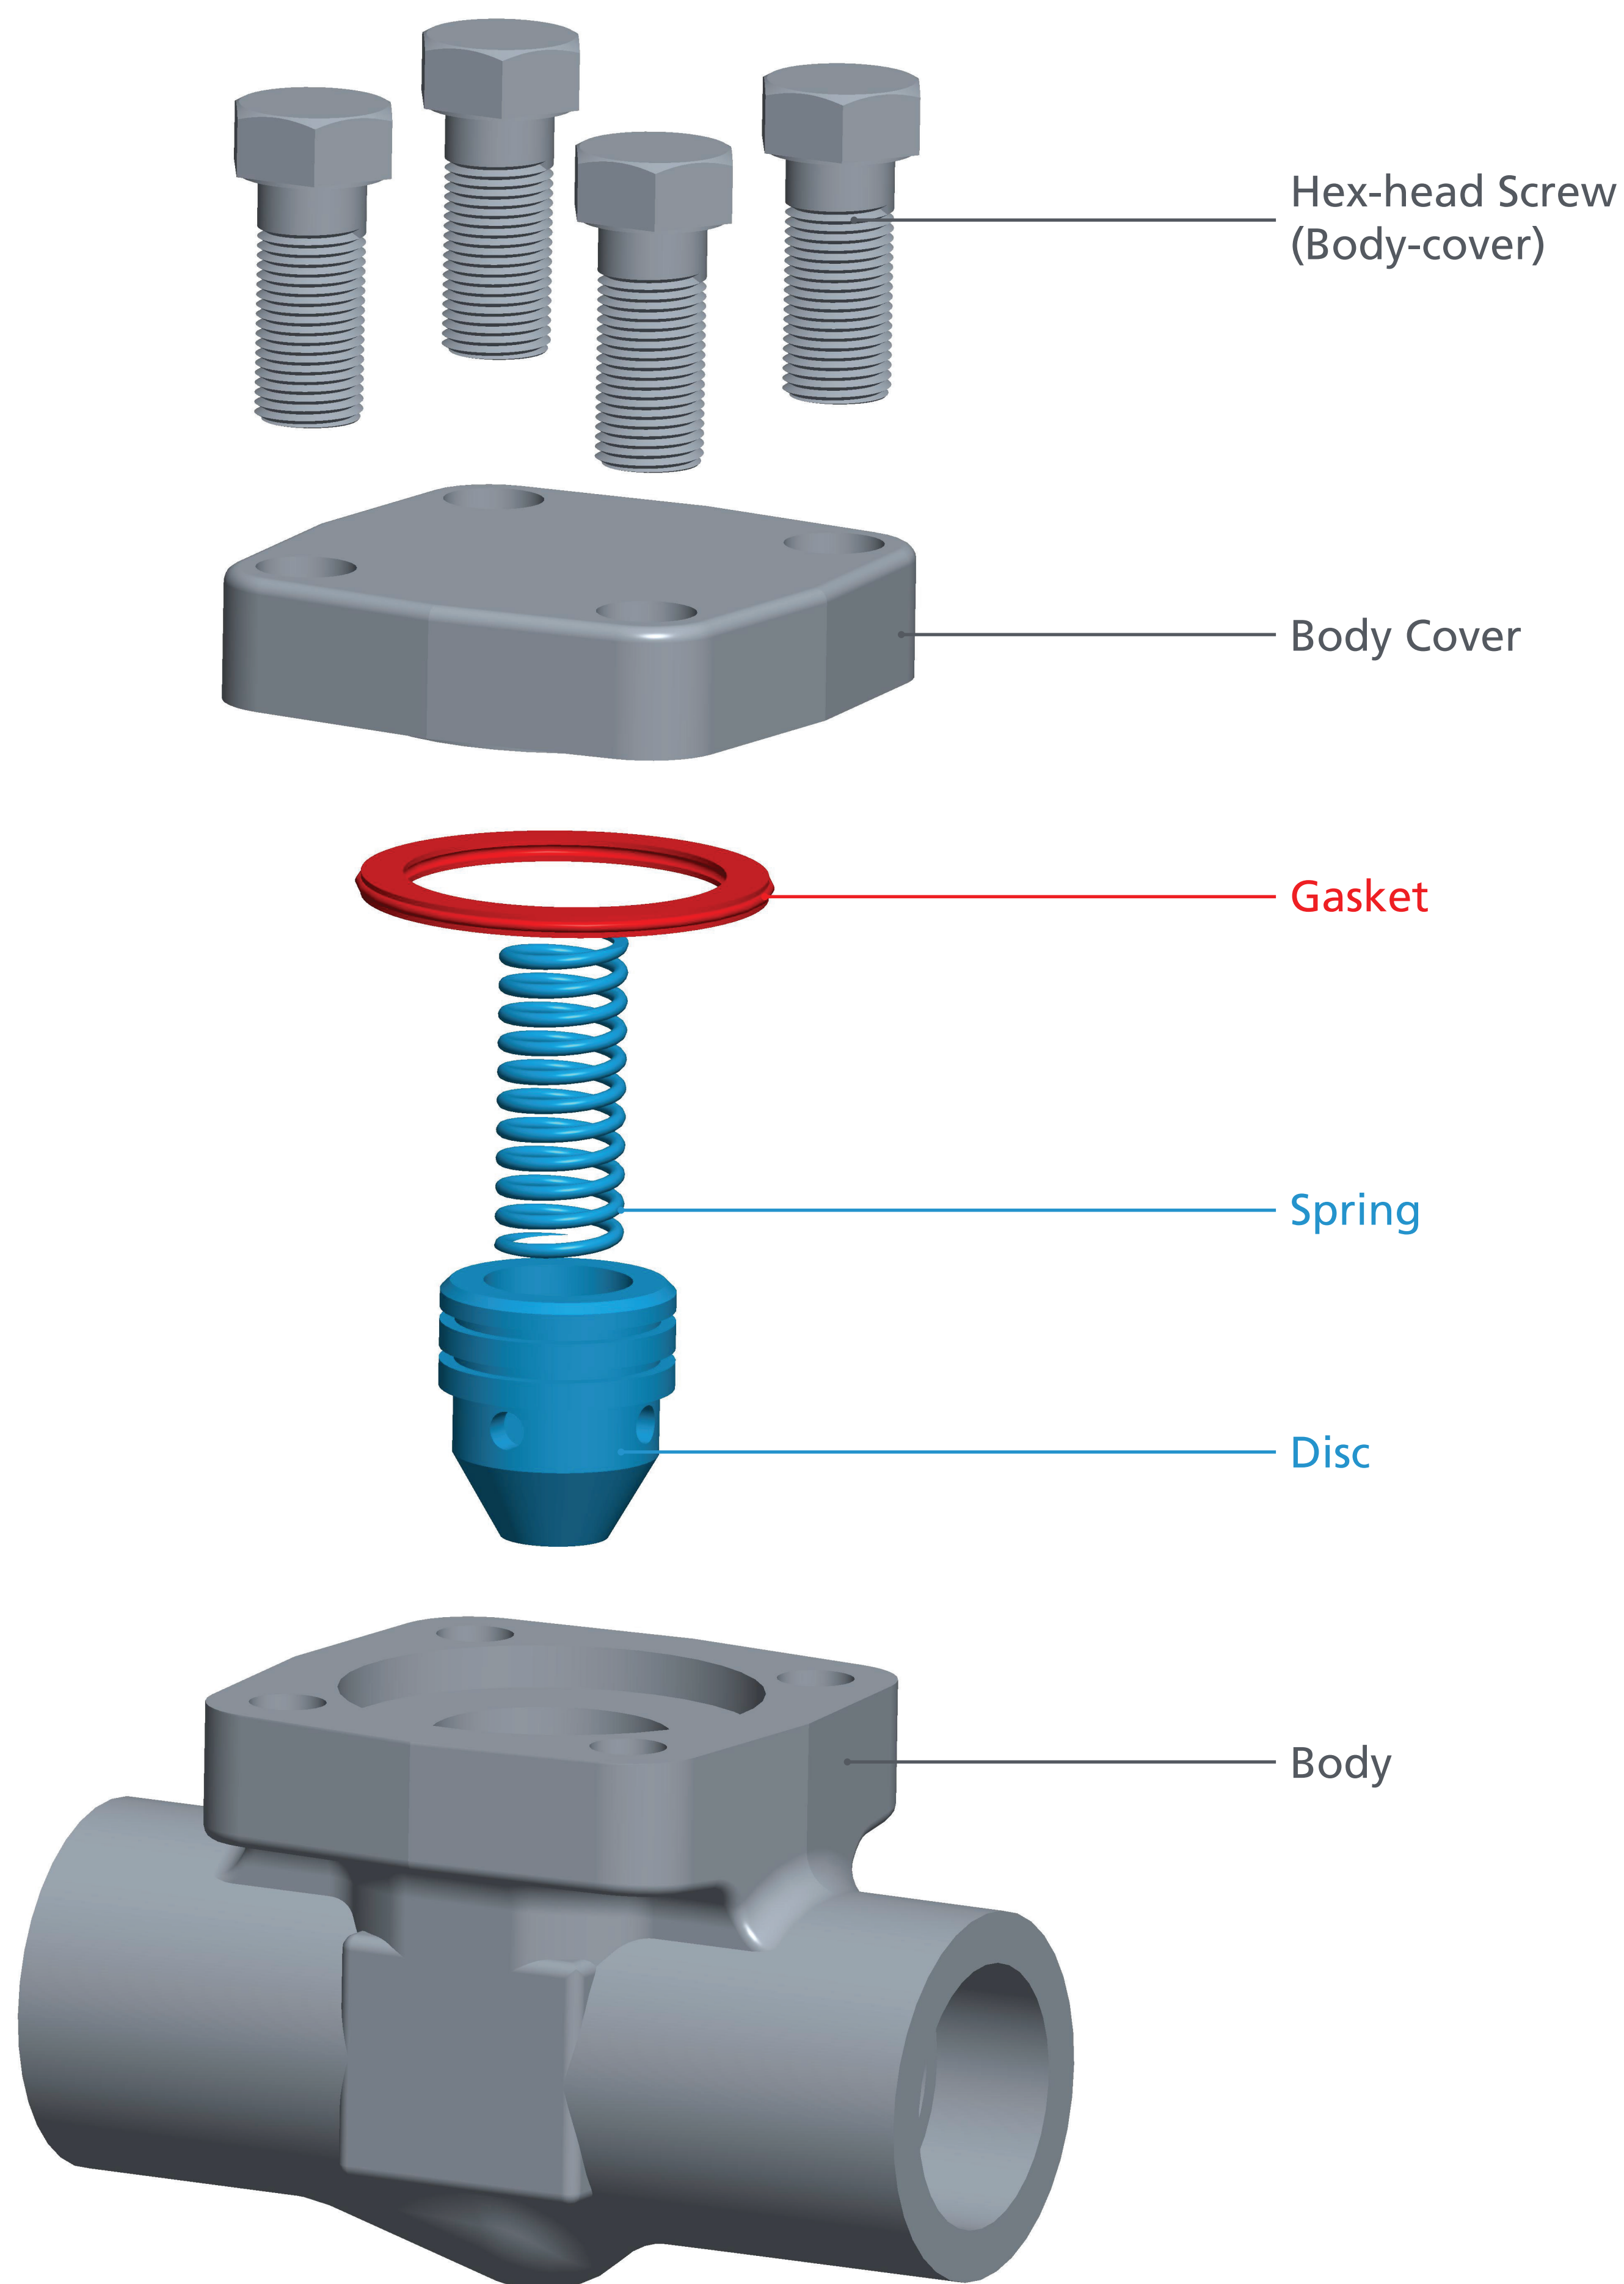

# Forged Steel Check Valve

## Exploded View and Spare Parts Categorisation