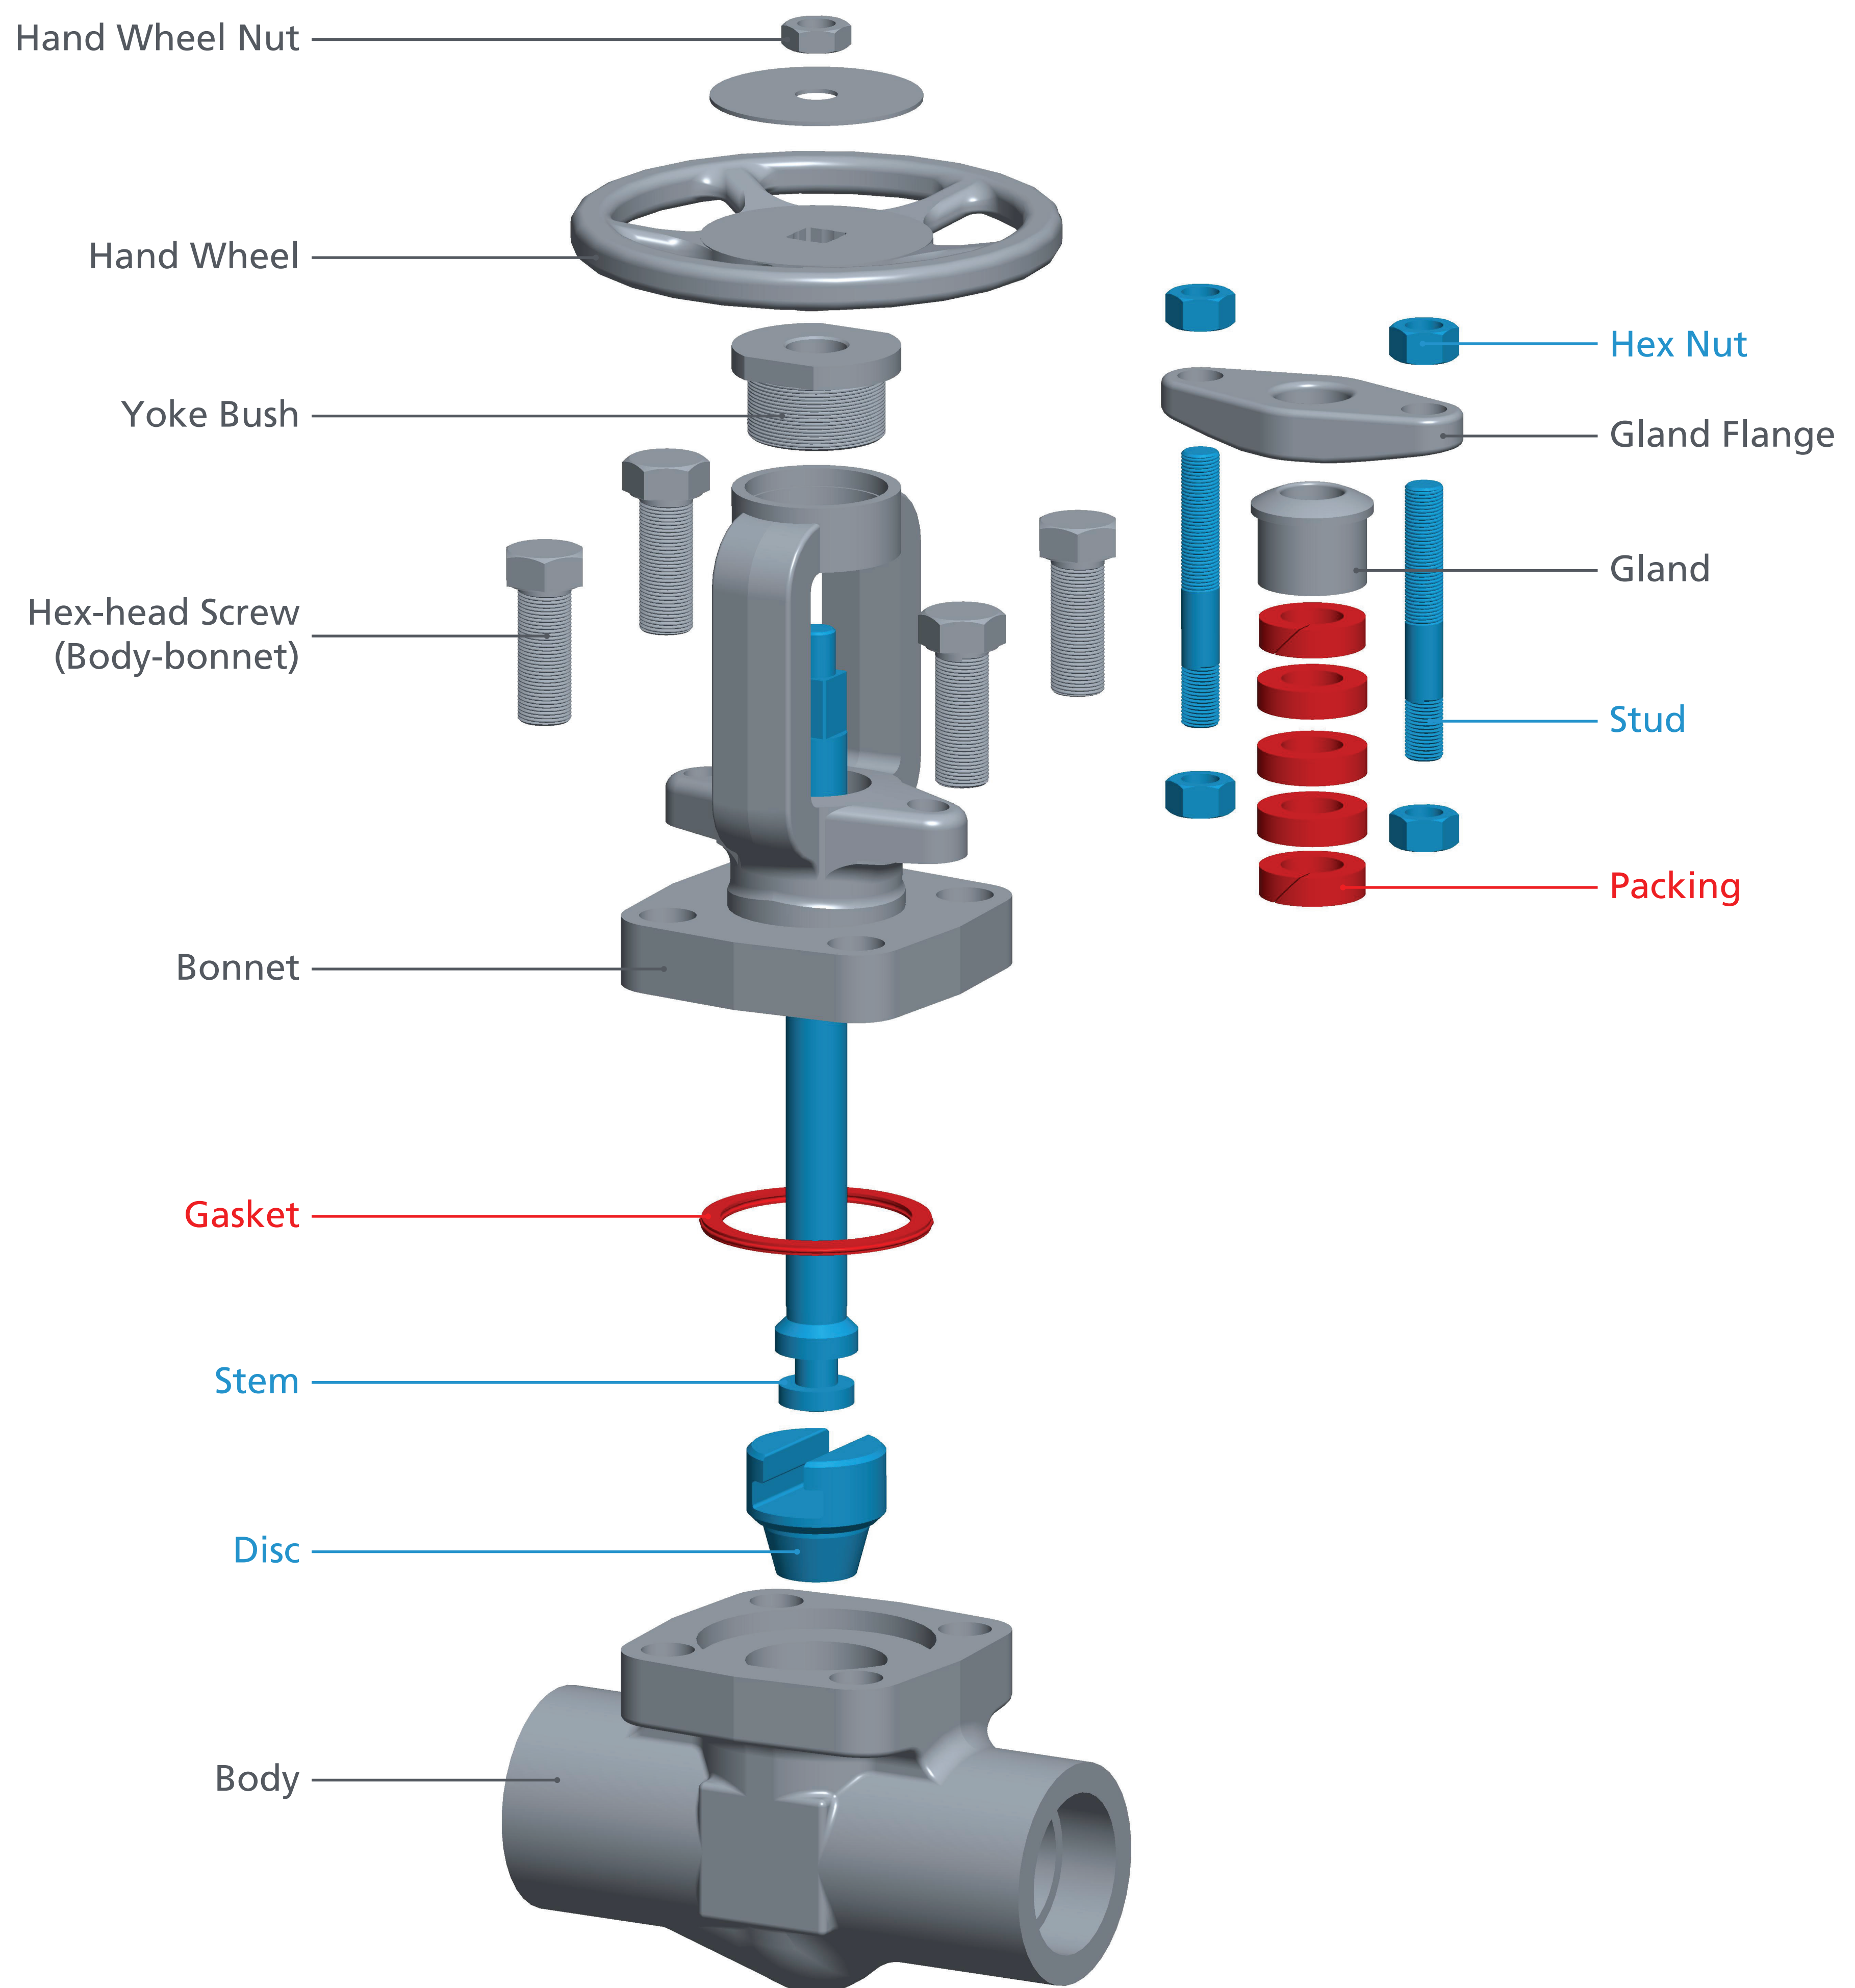

Forged Steel Globe Valve

Exploded View and Spare Parts Categorisation

LEGEND

- Mandatory Spares
- Recommended Spares