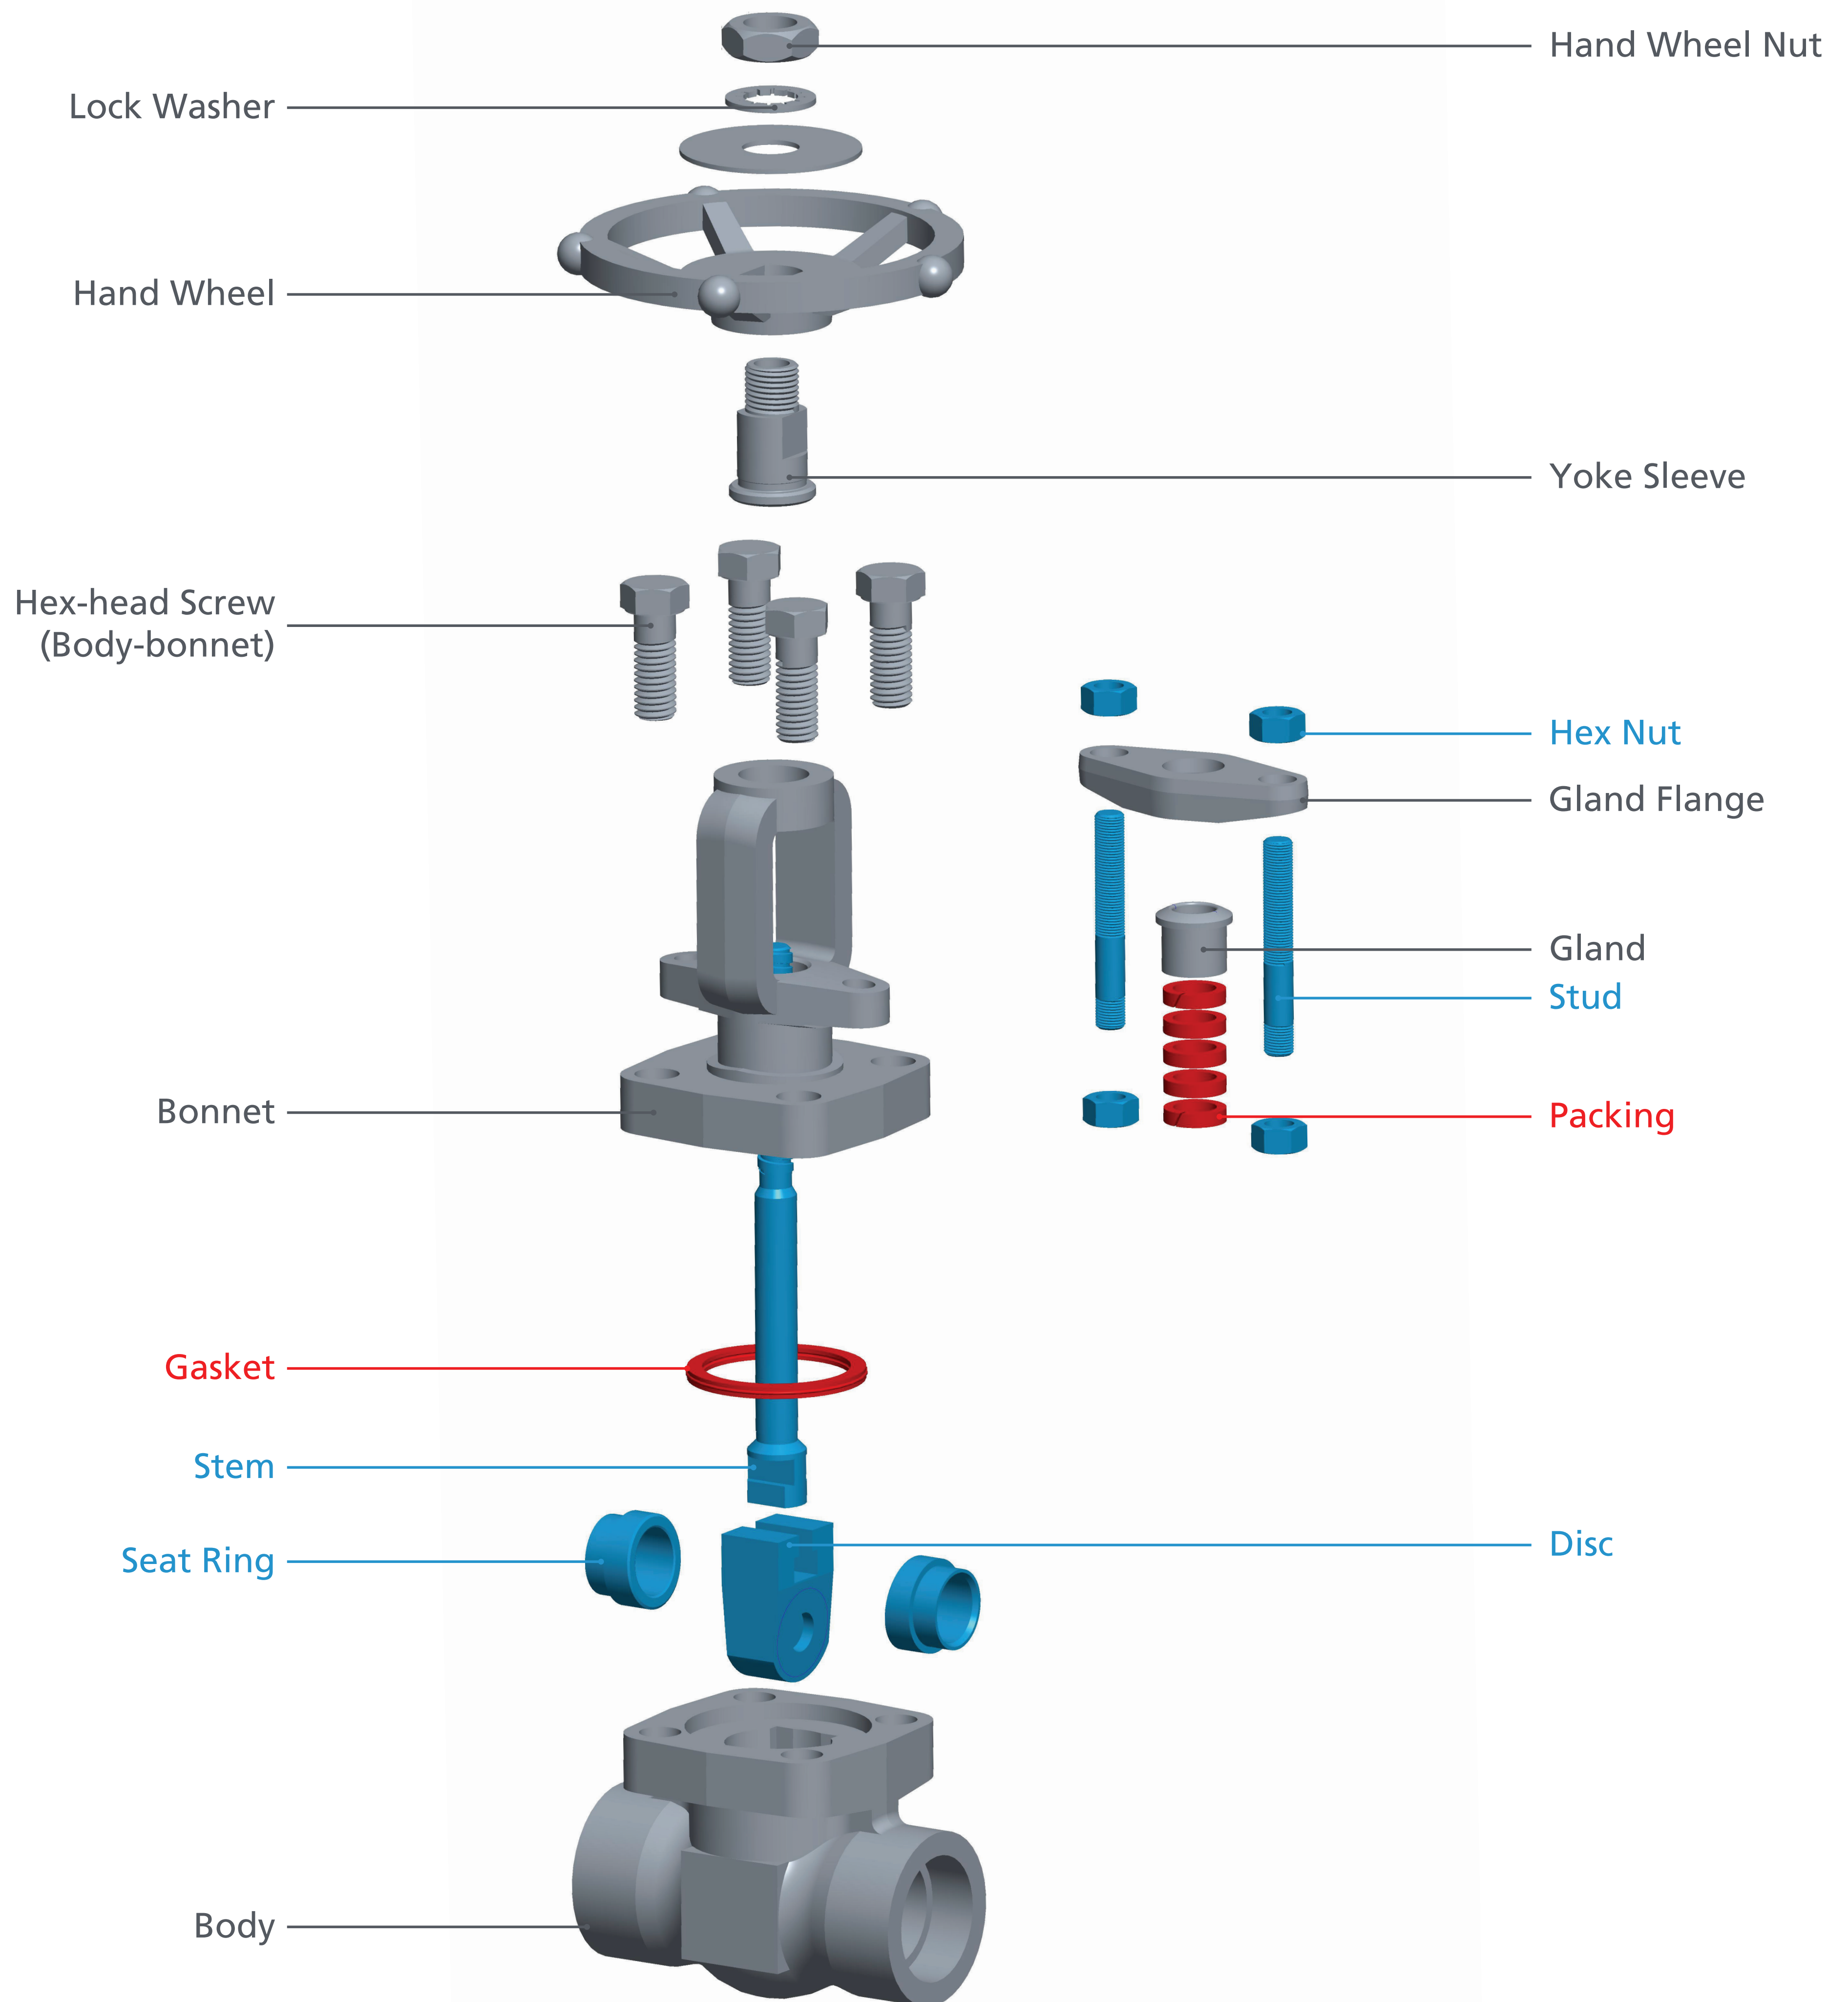

# Forged Steel Gate Valve

## Exploded View and Spare Parts Categorisation

### LEGEND

- Mandatory Spares
- Recommended Spares