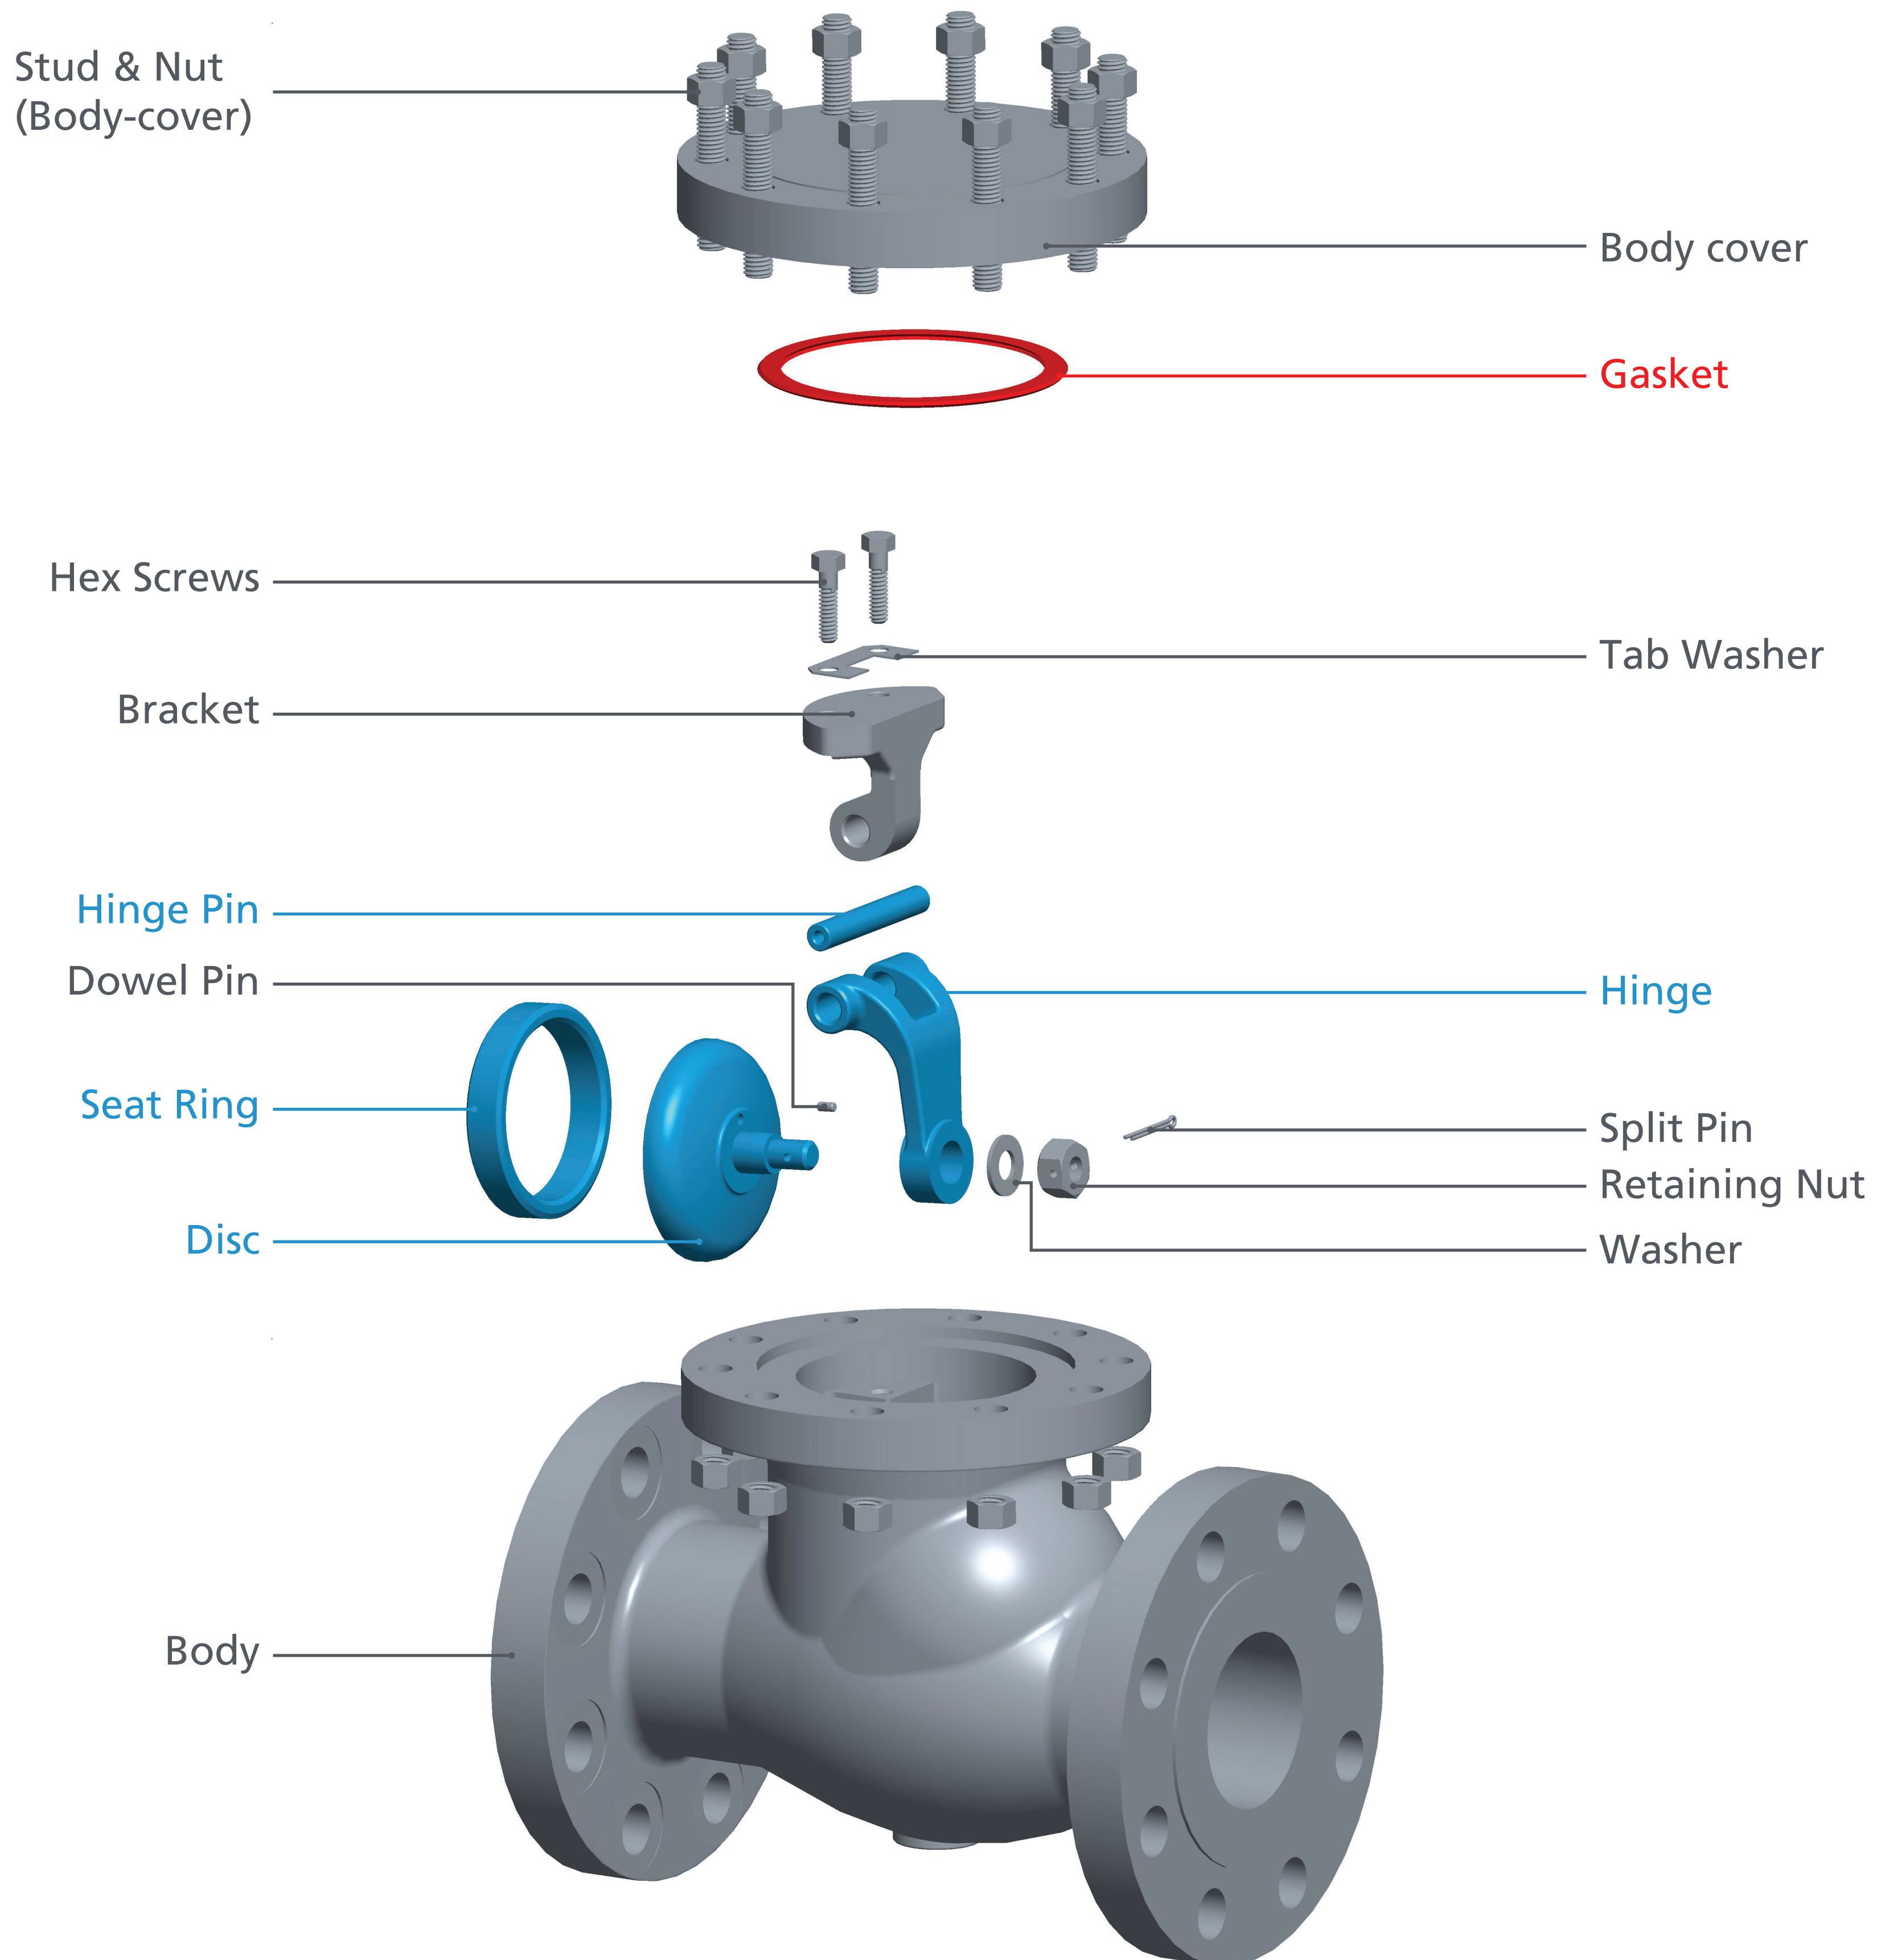

Cast Steel Check Valve

Exploded View and Spare Parts Categorisation

LEGEND

- Mandatory Spares
- Recommended Spares

Publication No: CS03/0821 © L&T Valves 2021