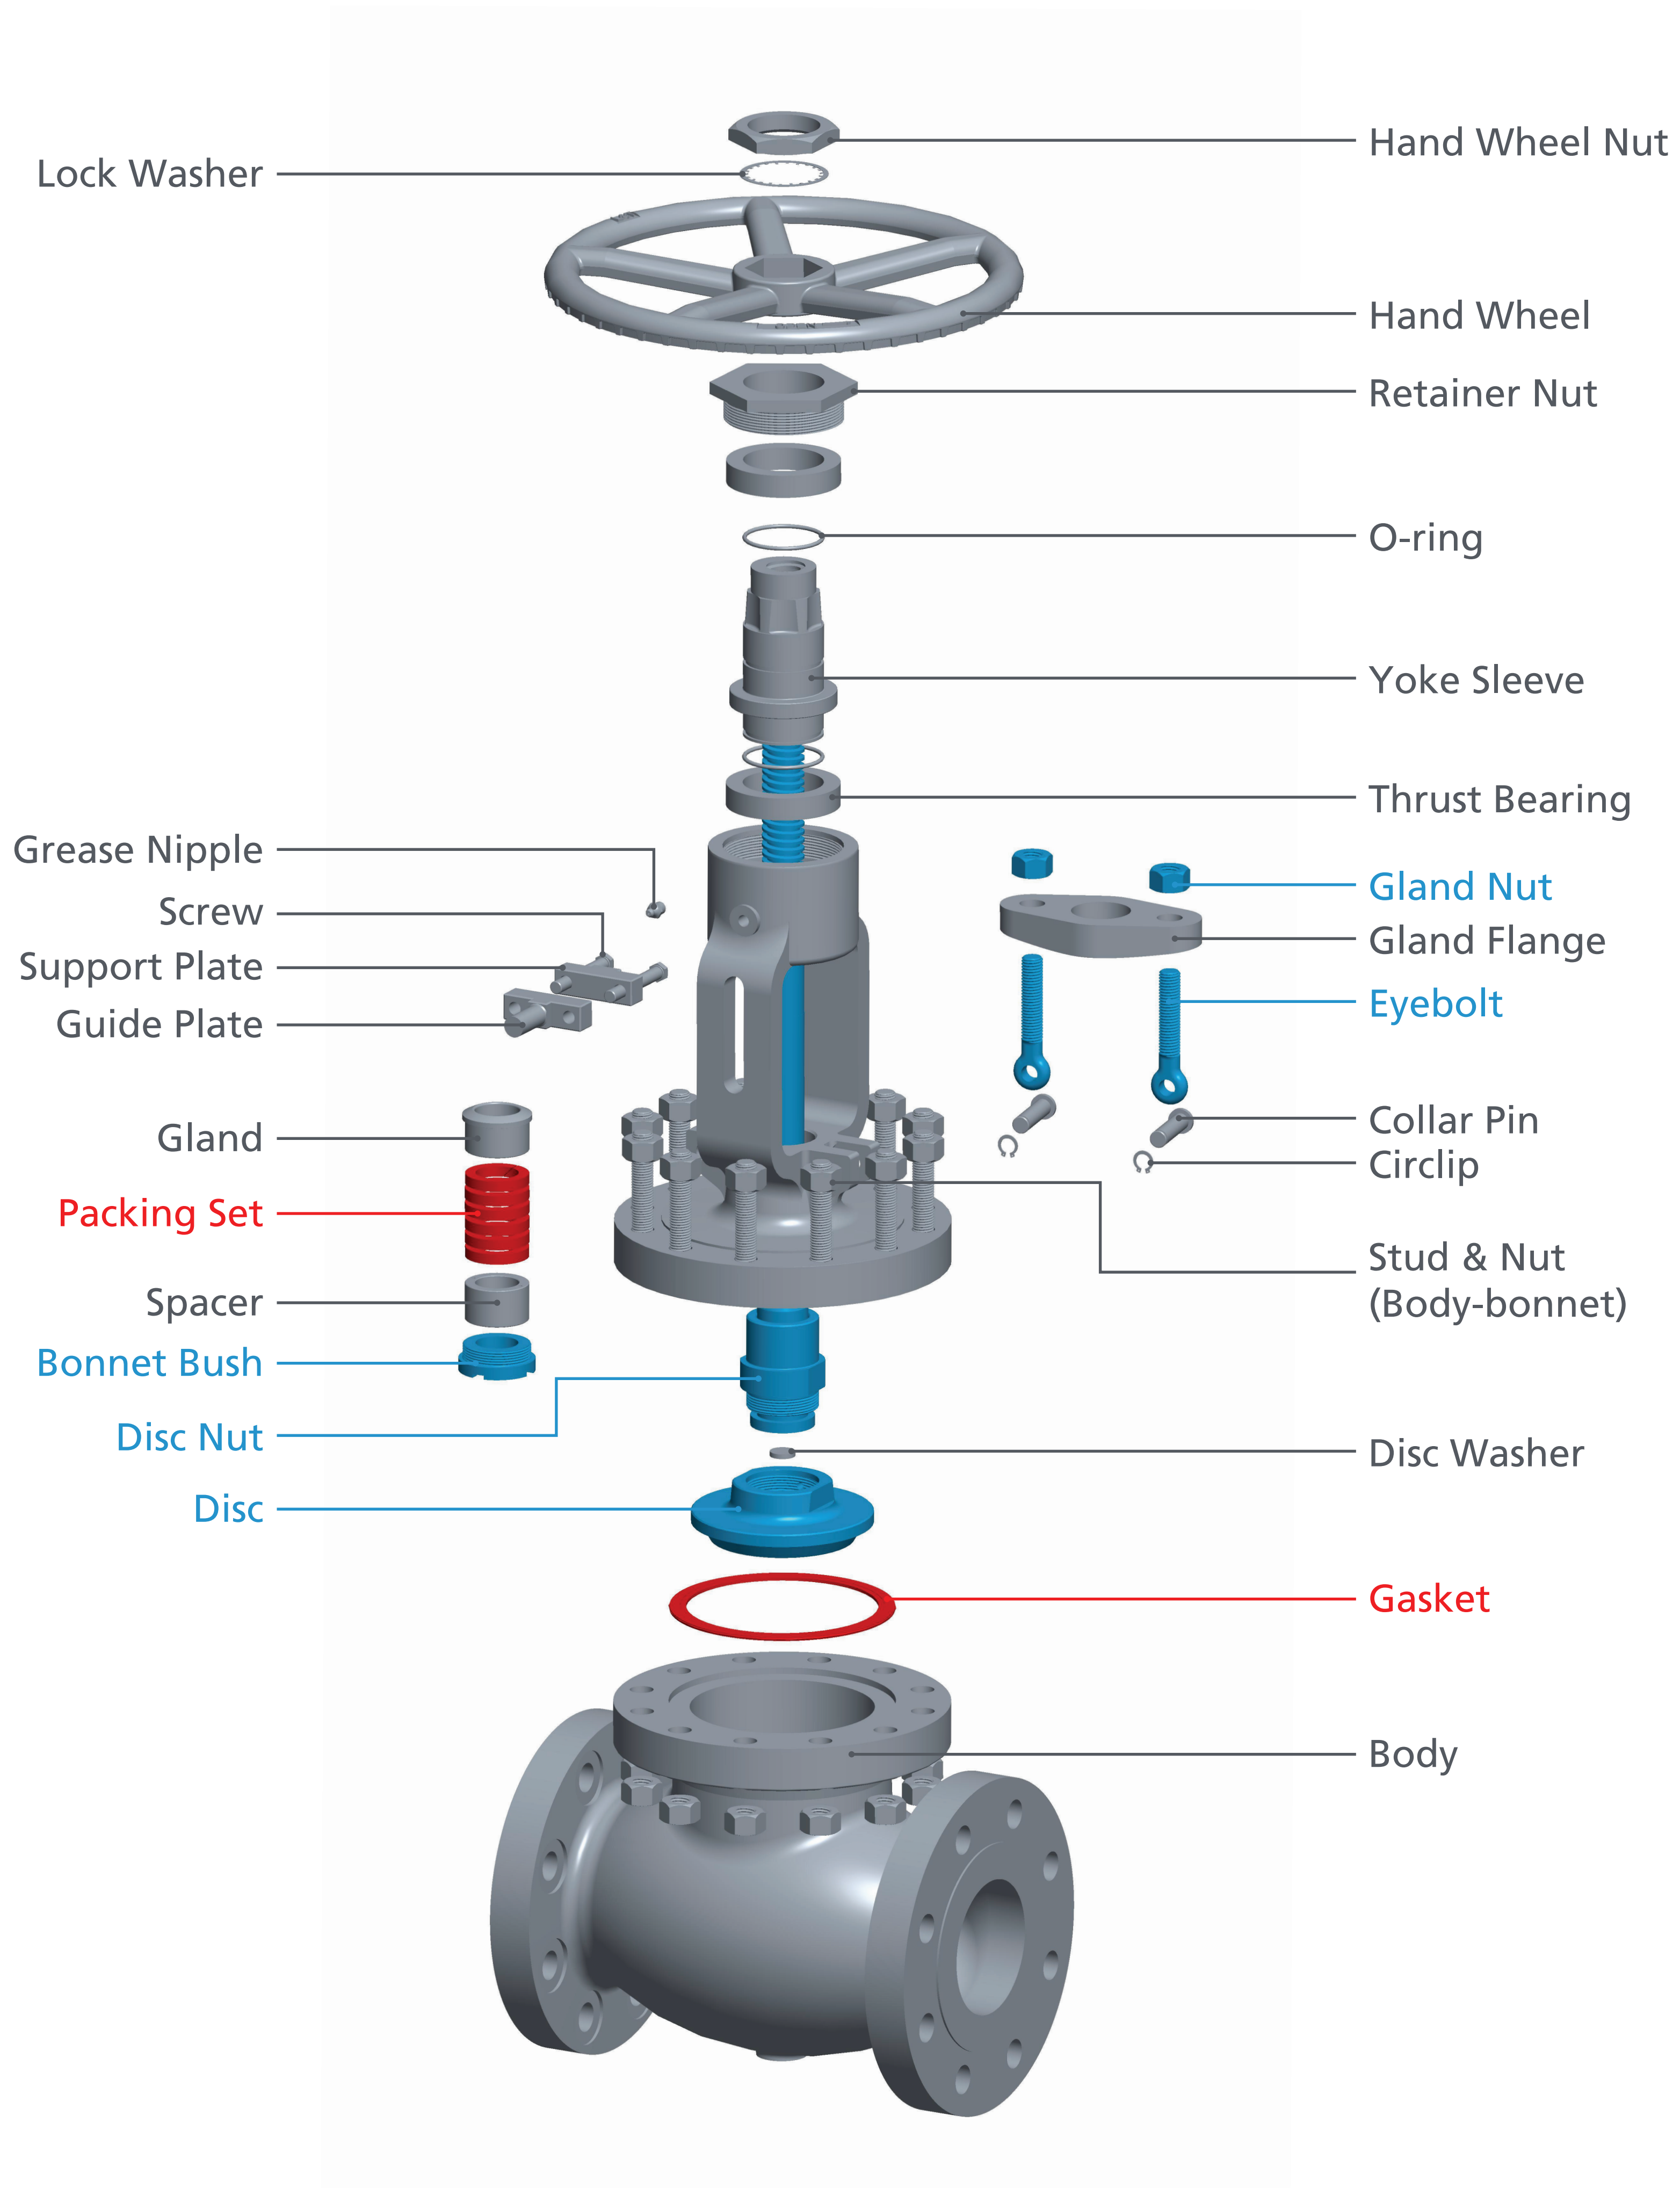

# Cast Steel Globe Valve

## Exploded View and Spare Parts Categorisation

### LEGEND

- Mandatory Spares
- Recommended Spares