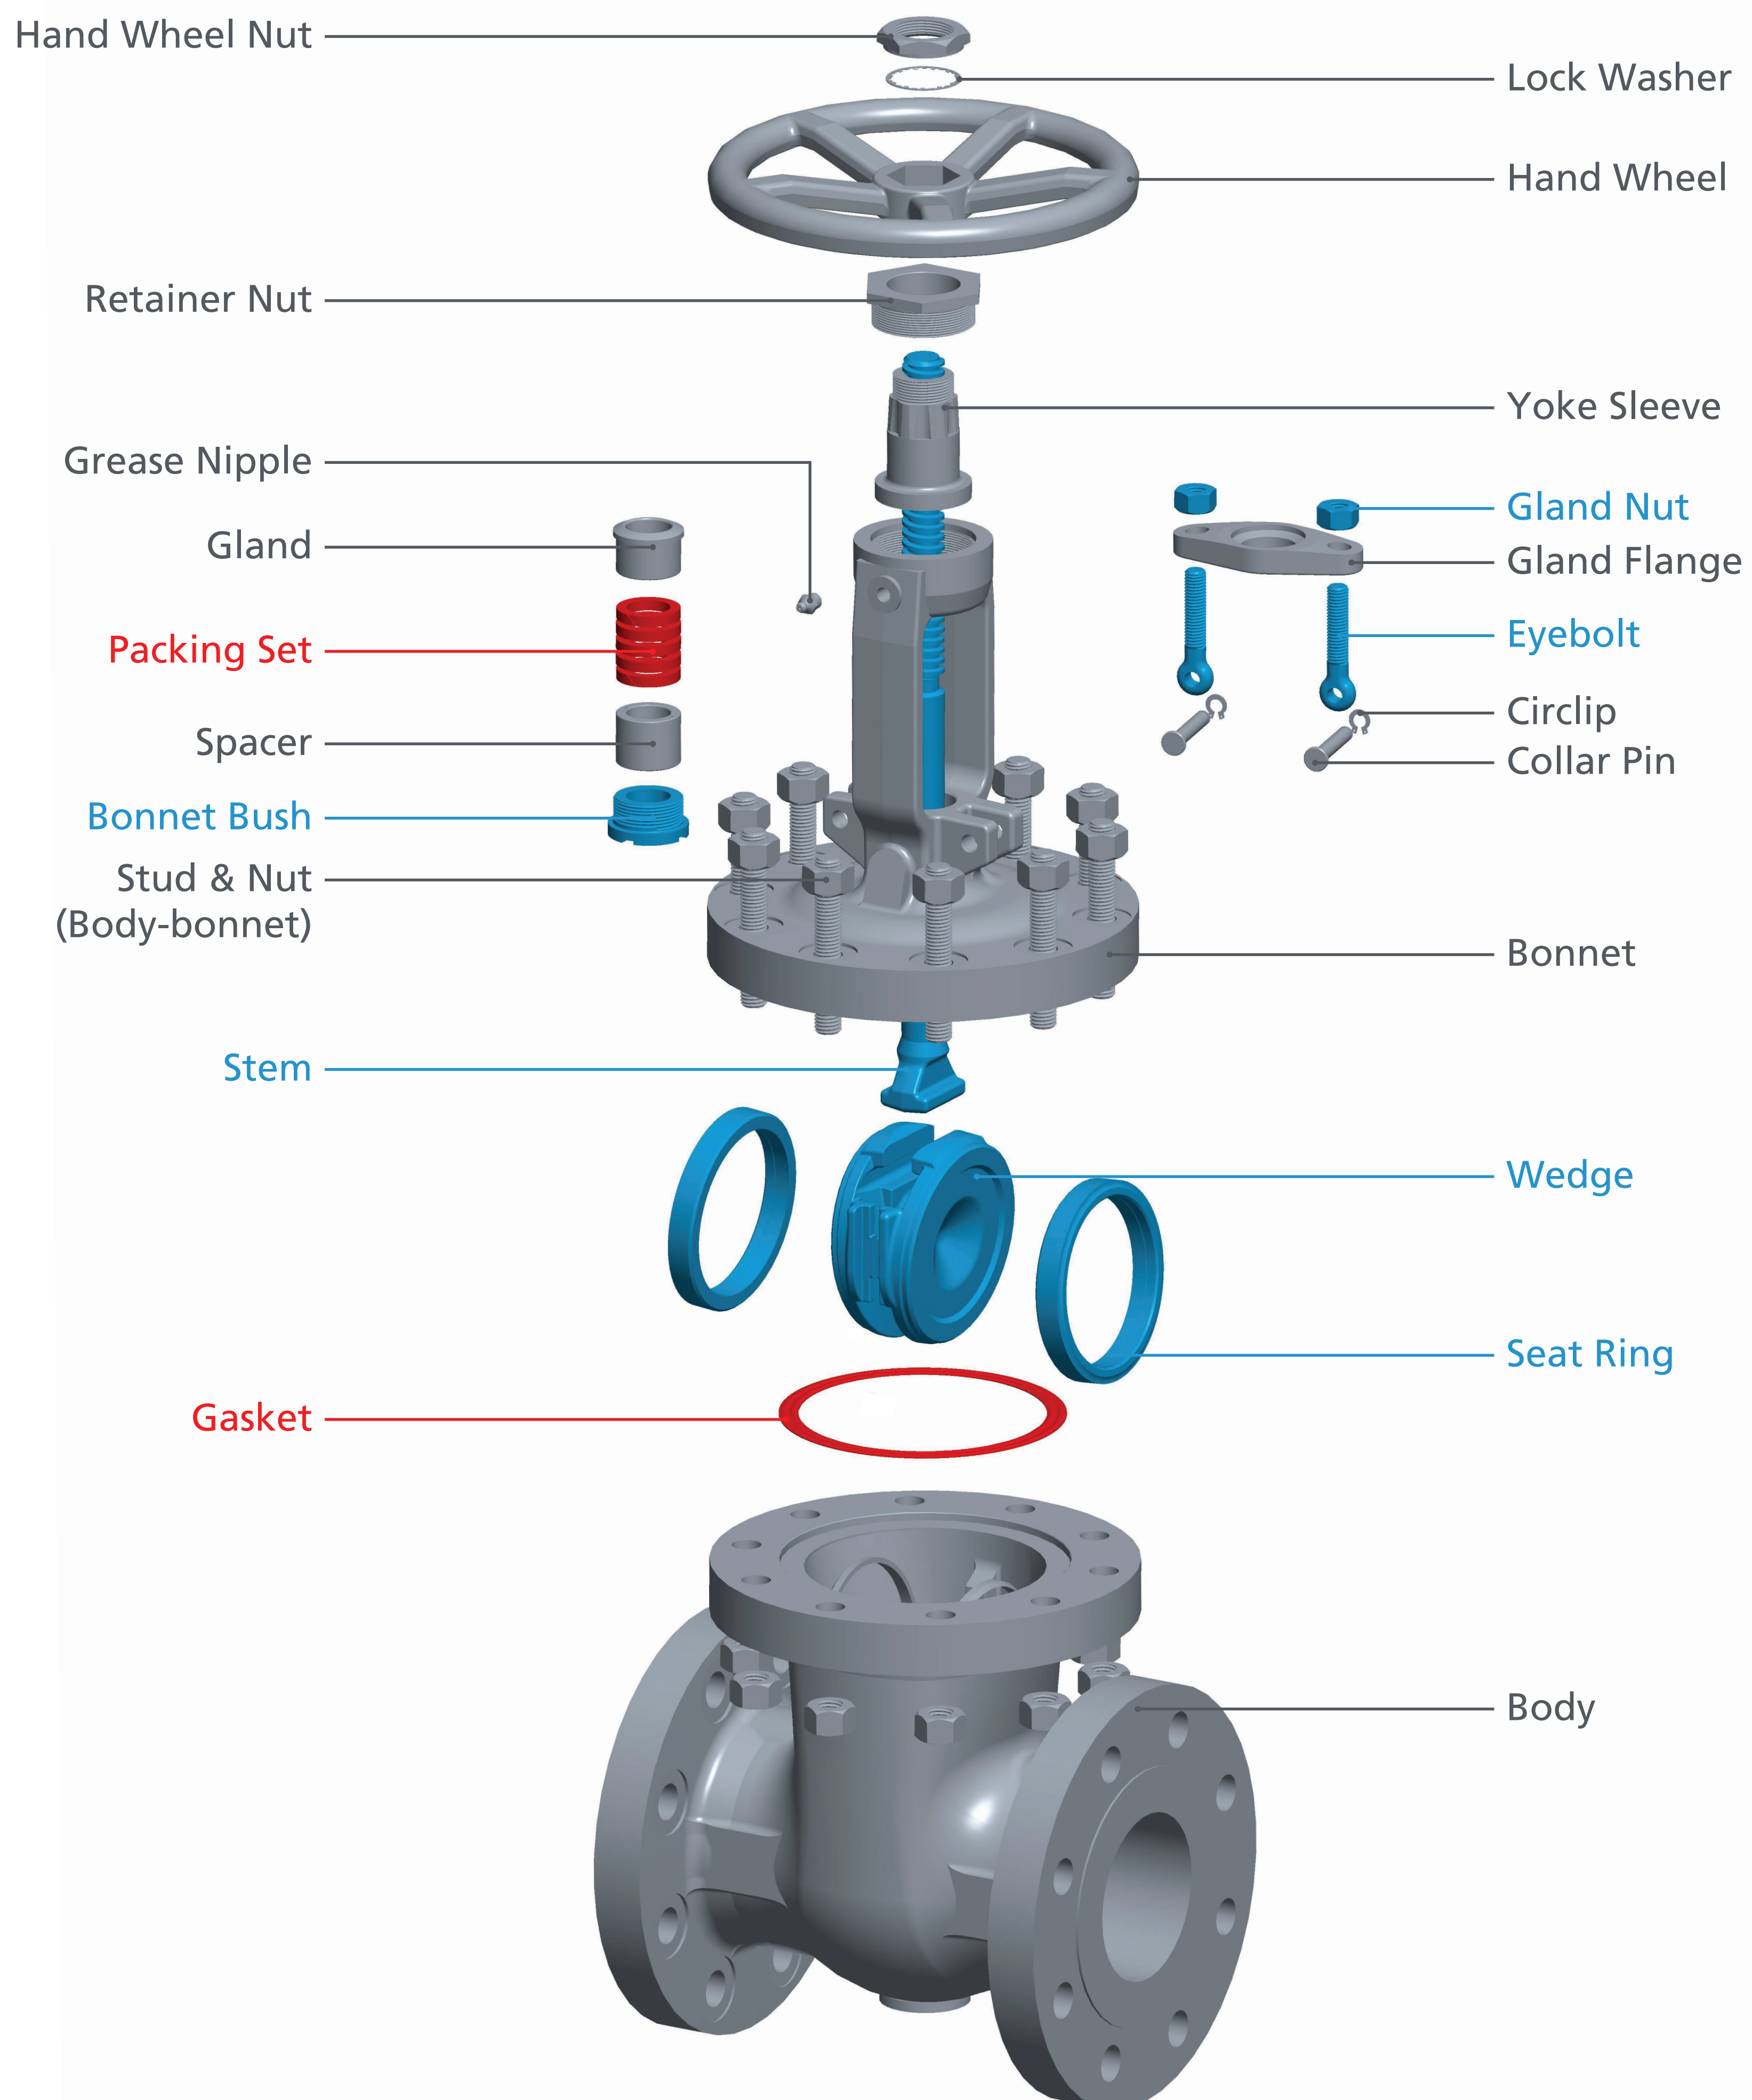

Cast Steel Gate Valve

Exploded View and Spare Parts Categorisation

LEGEND

- Mandatory Spares
- Recommended Spares