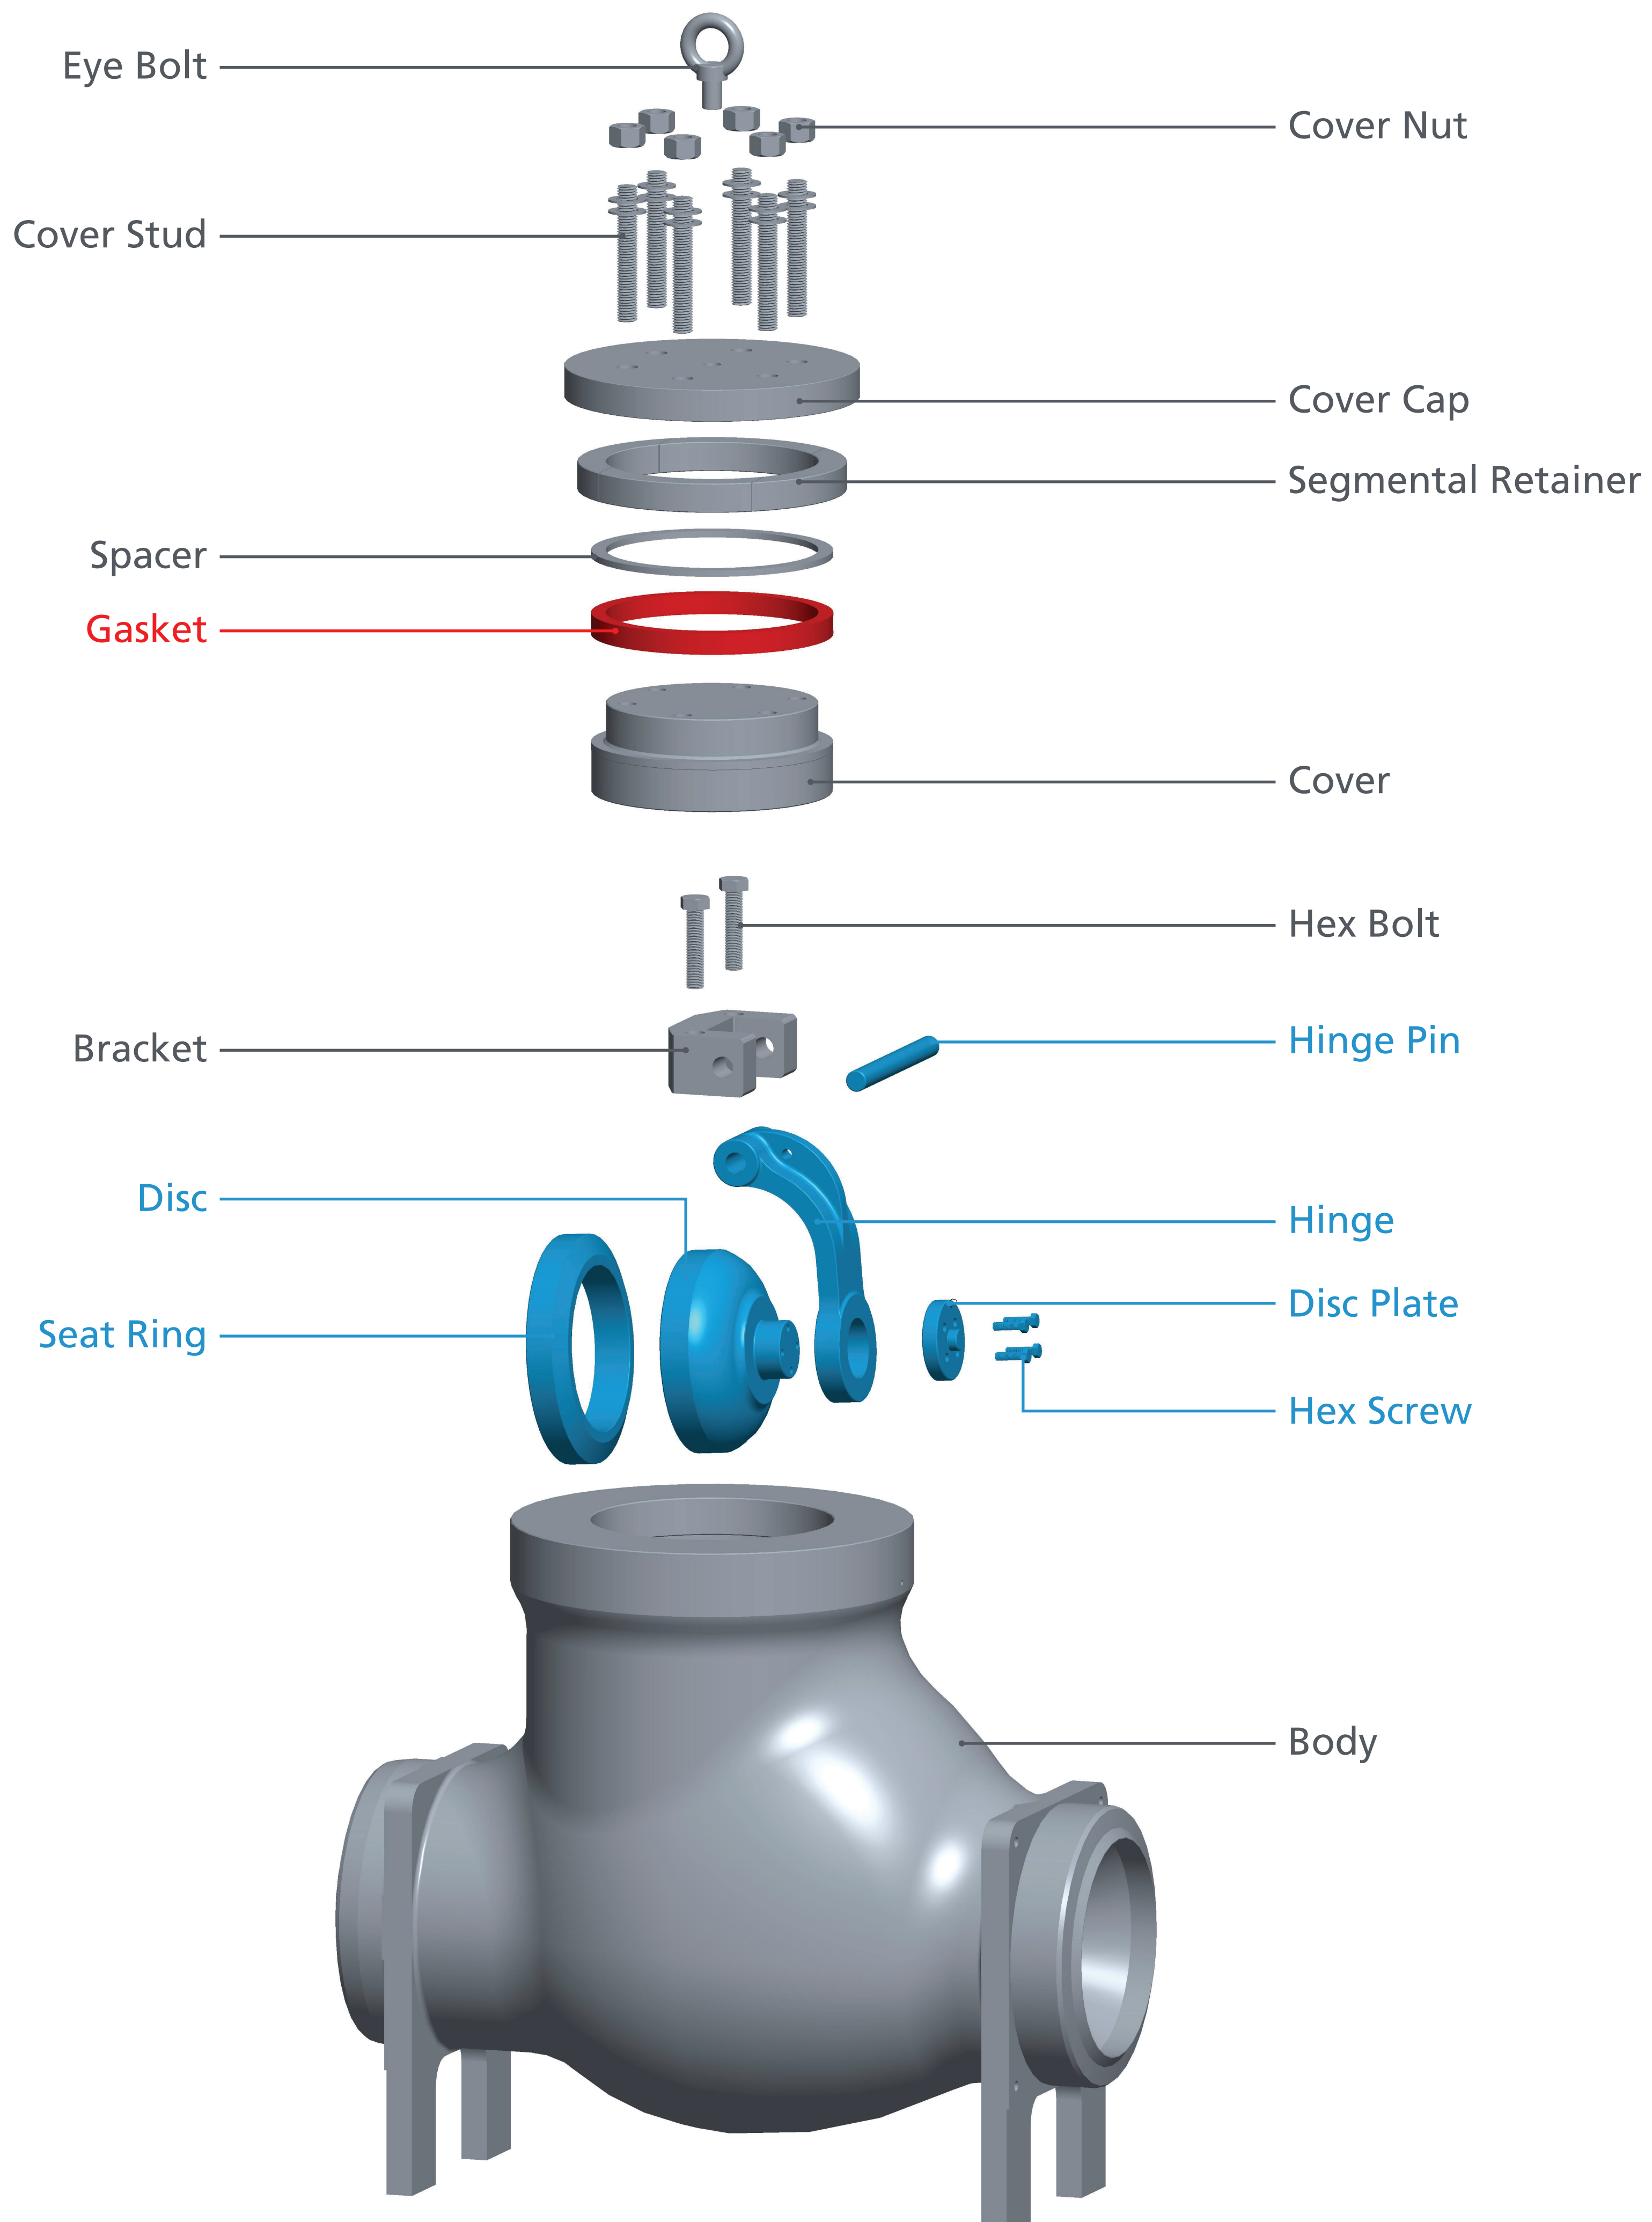

Pressure-seal Swing Check Valve

Exploded View and Spare Parts Categorisation

LEGEND

- Mandatory Spares
- Recommended Spares

Publication No: SVG04/0821 © L&T Valves 2021