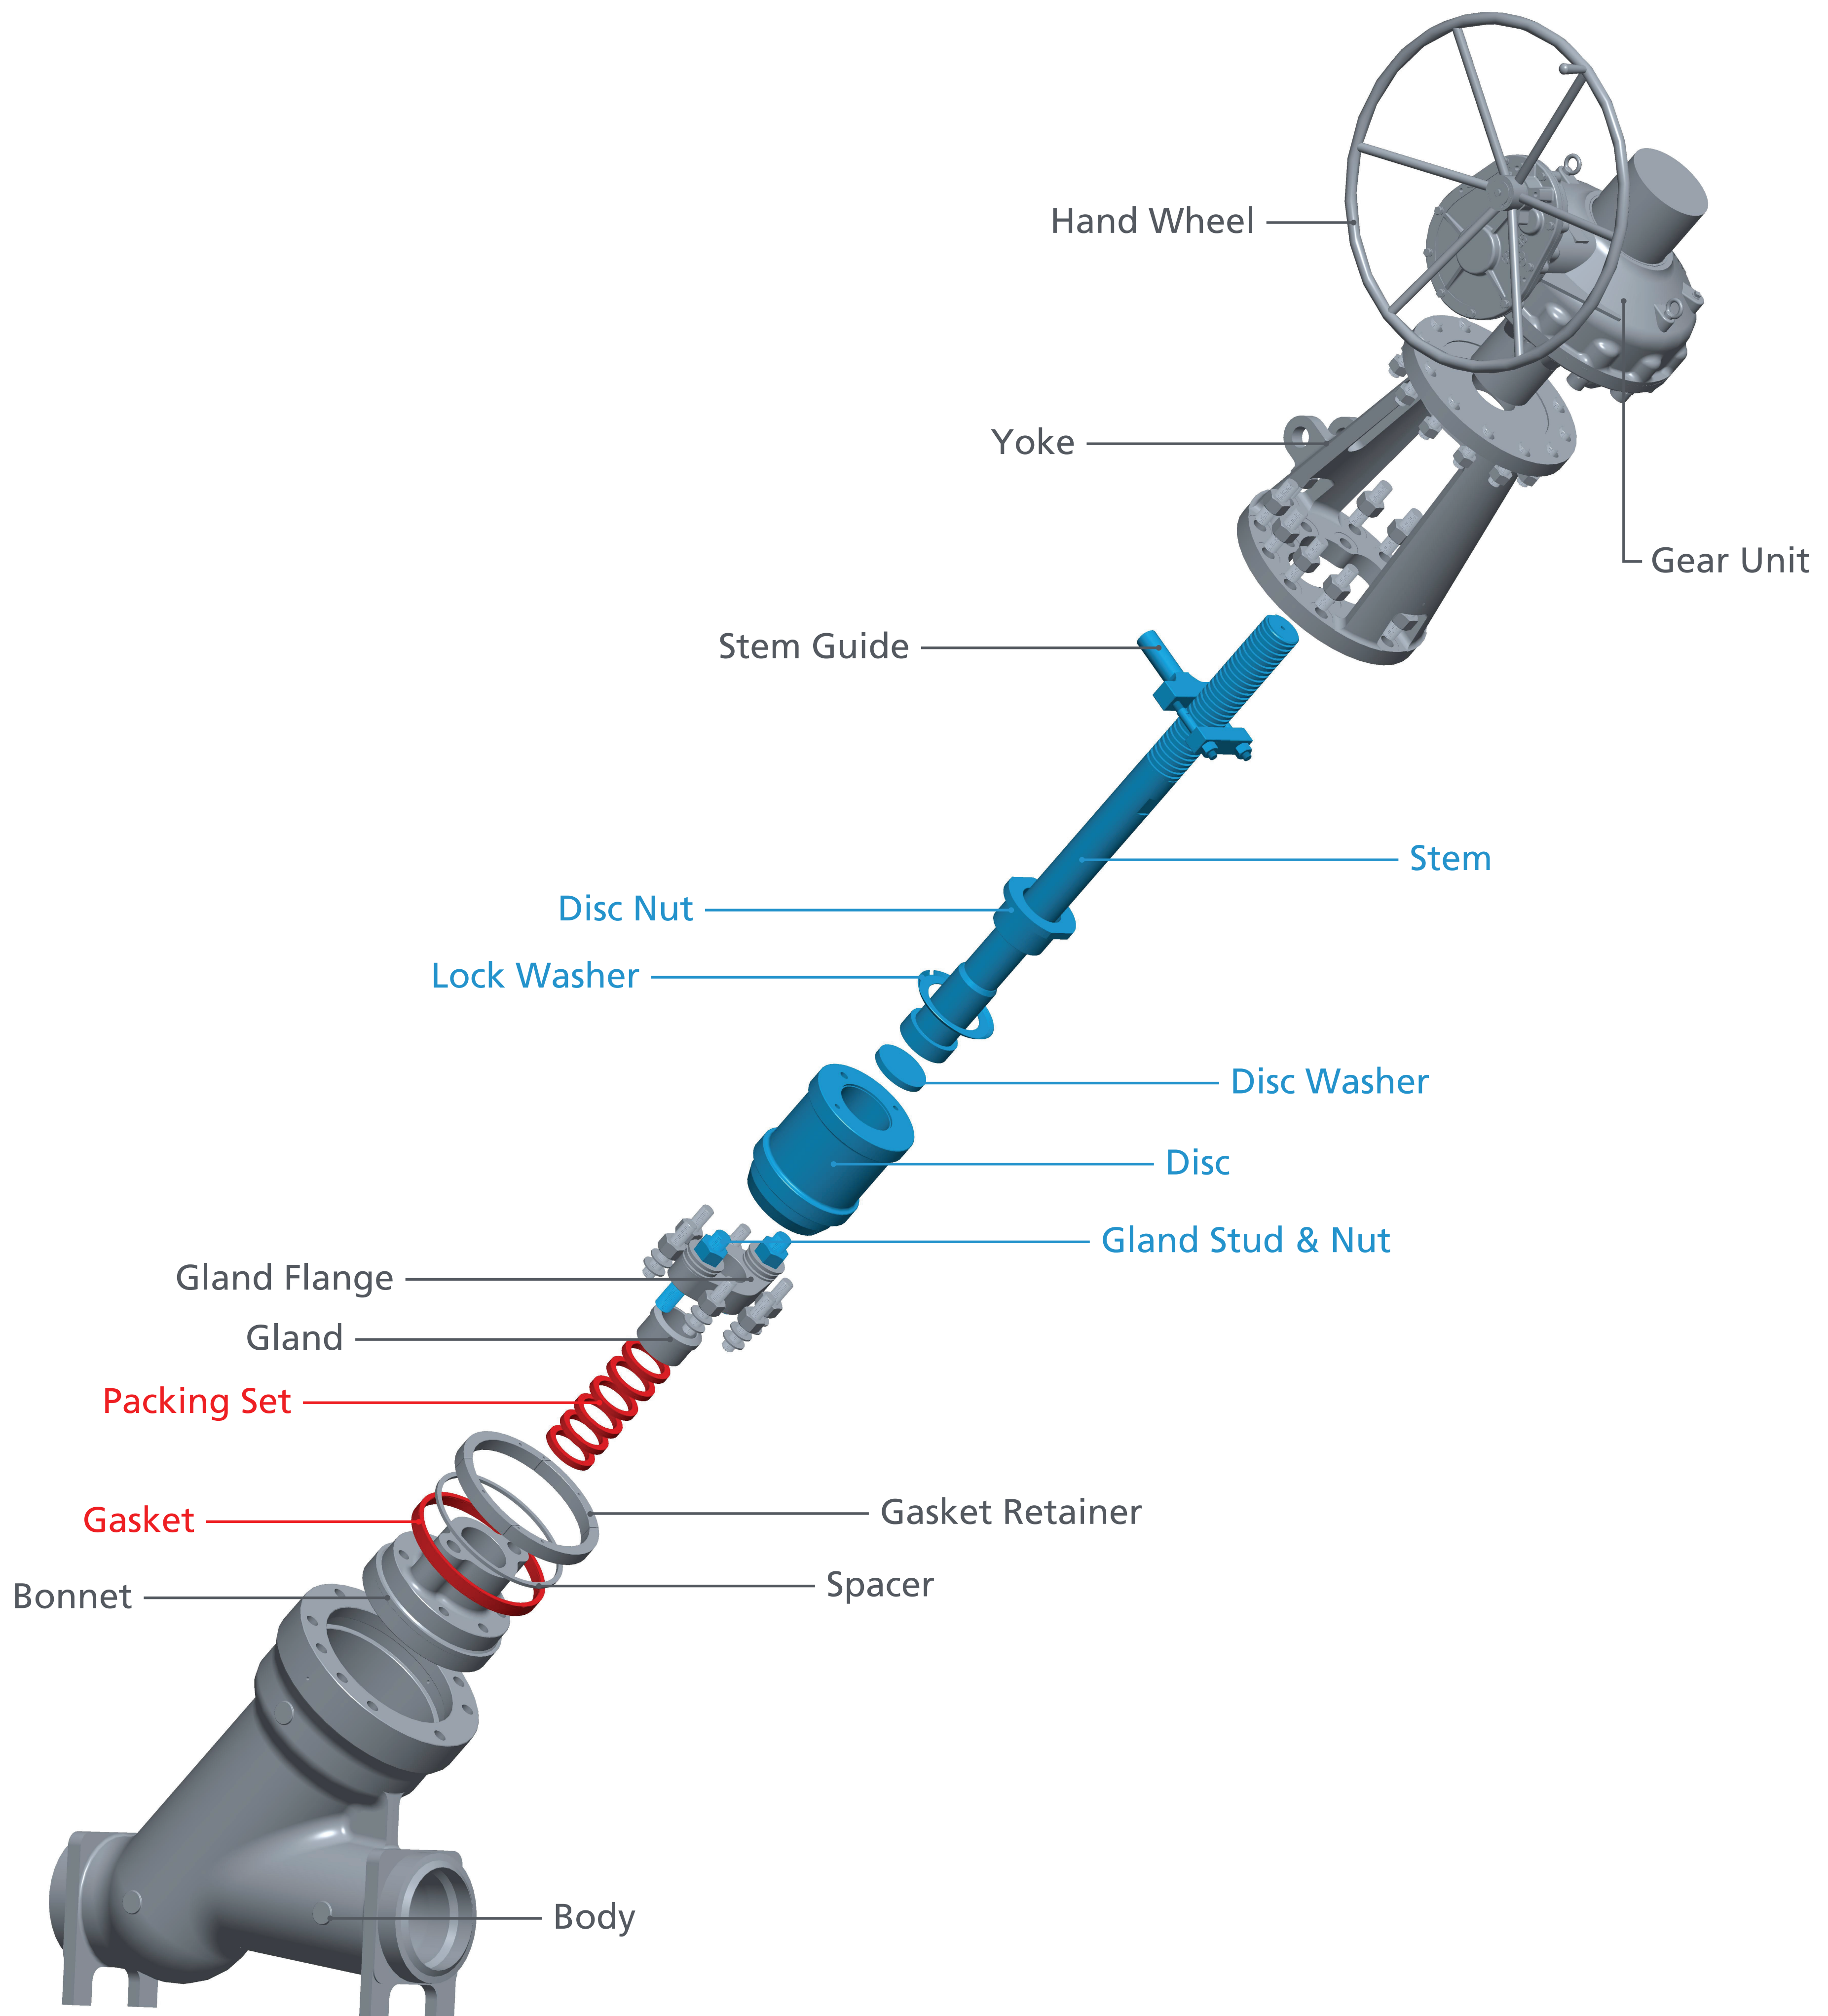

Pressure-seal Globe Valve (Y-type)

Exploded View and Spare Parts Categorisation

LEGEND

- Mandatory Spares
- Recommended Spares

Publication No: SVG03/0821 © L&T Valves 2021