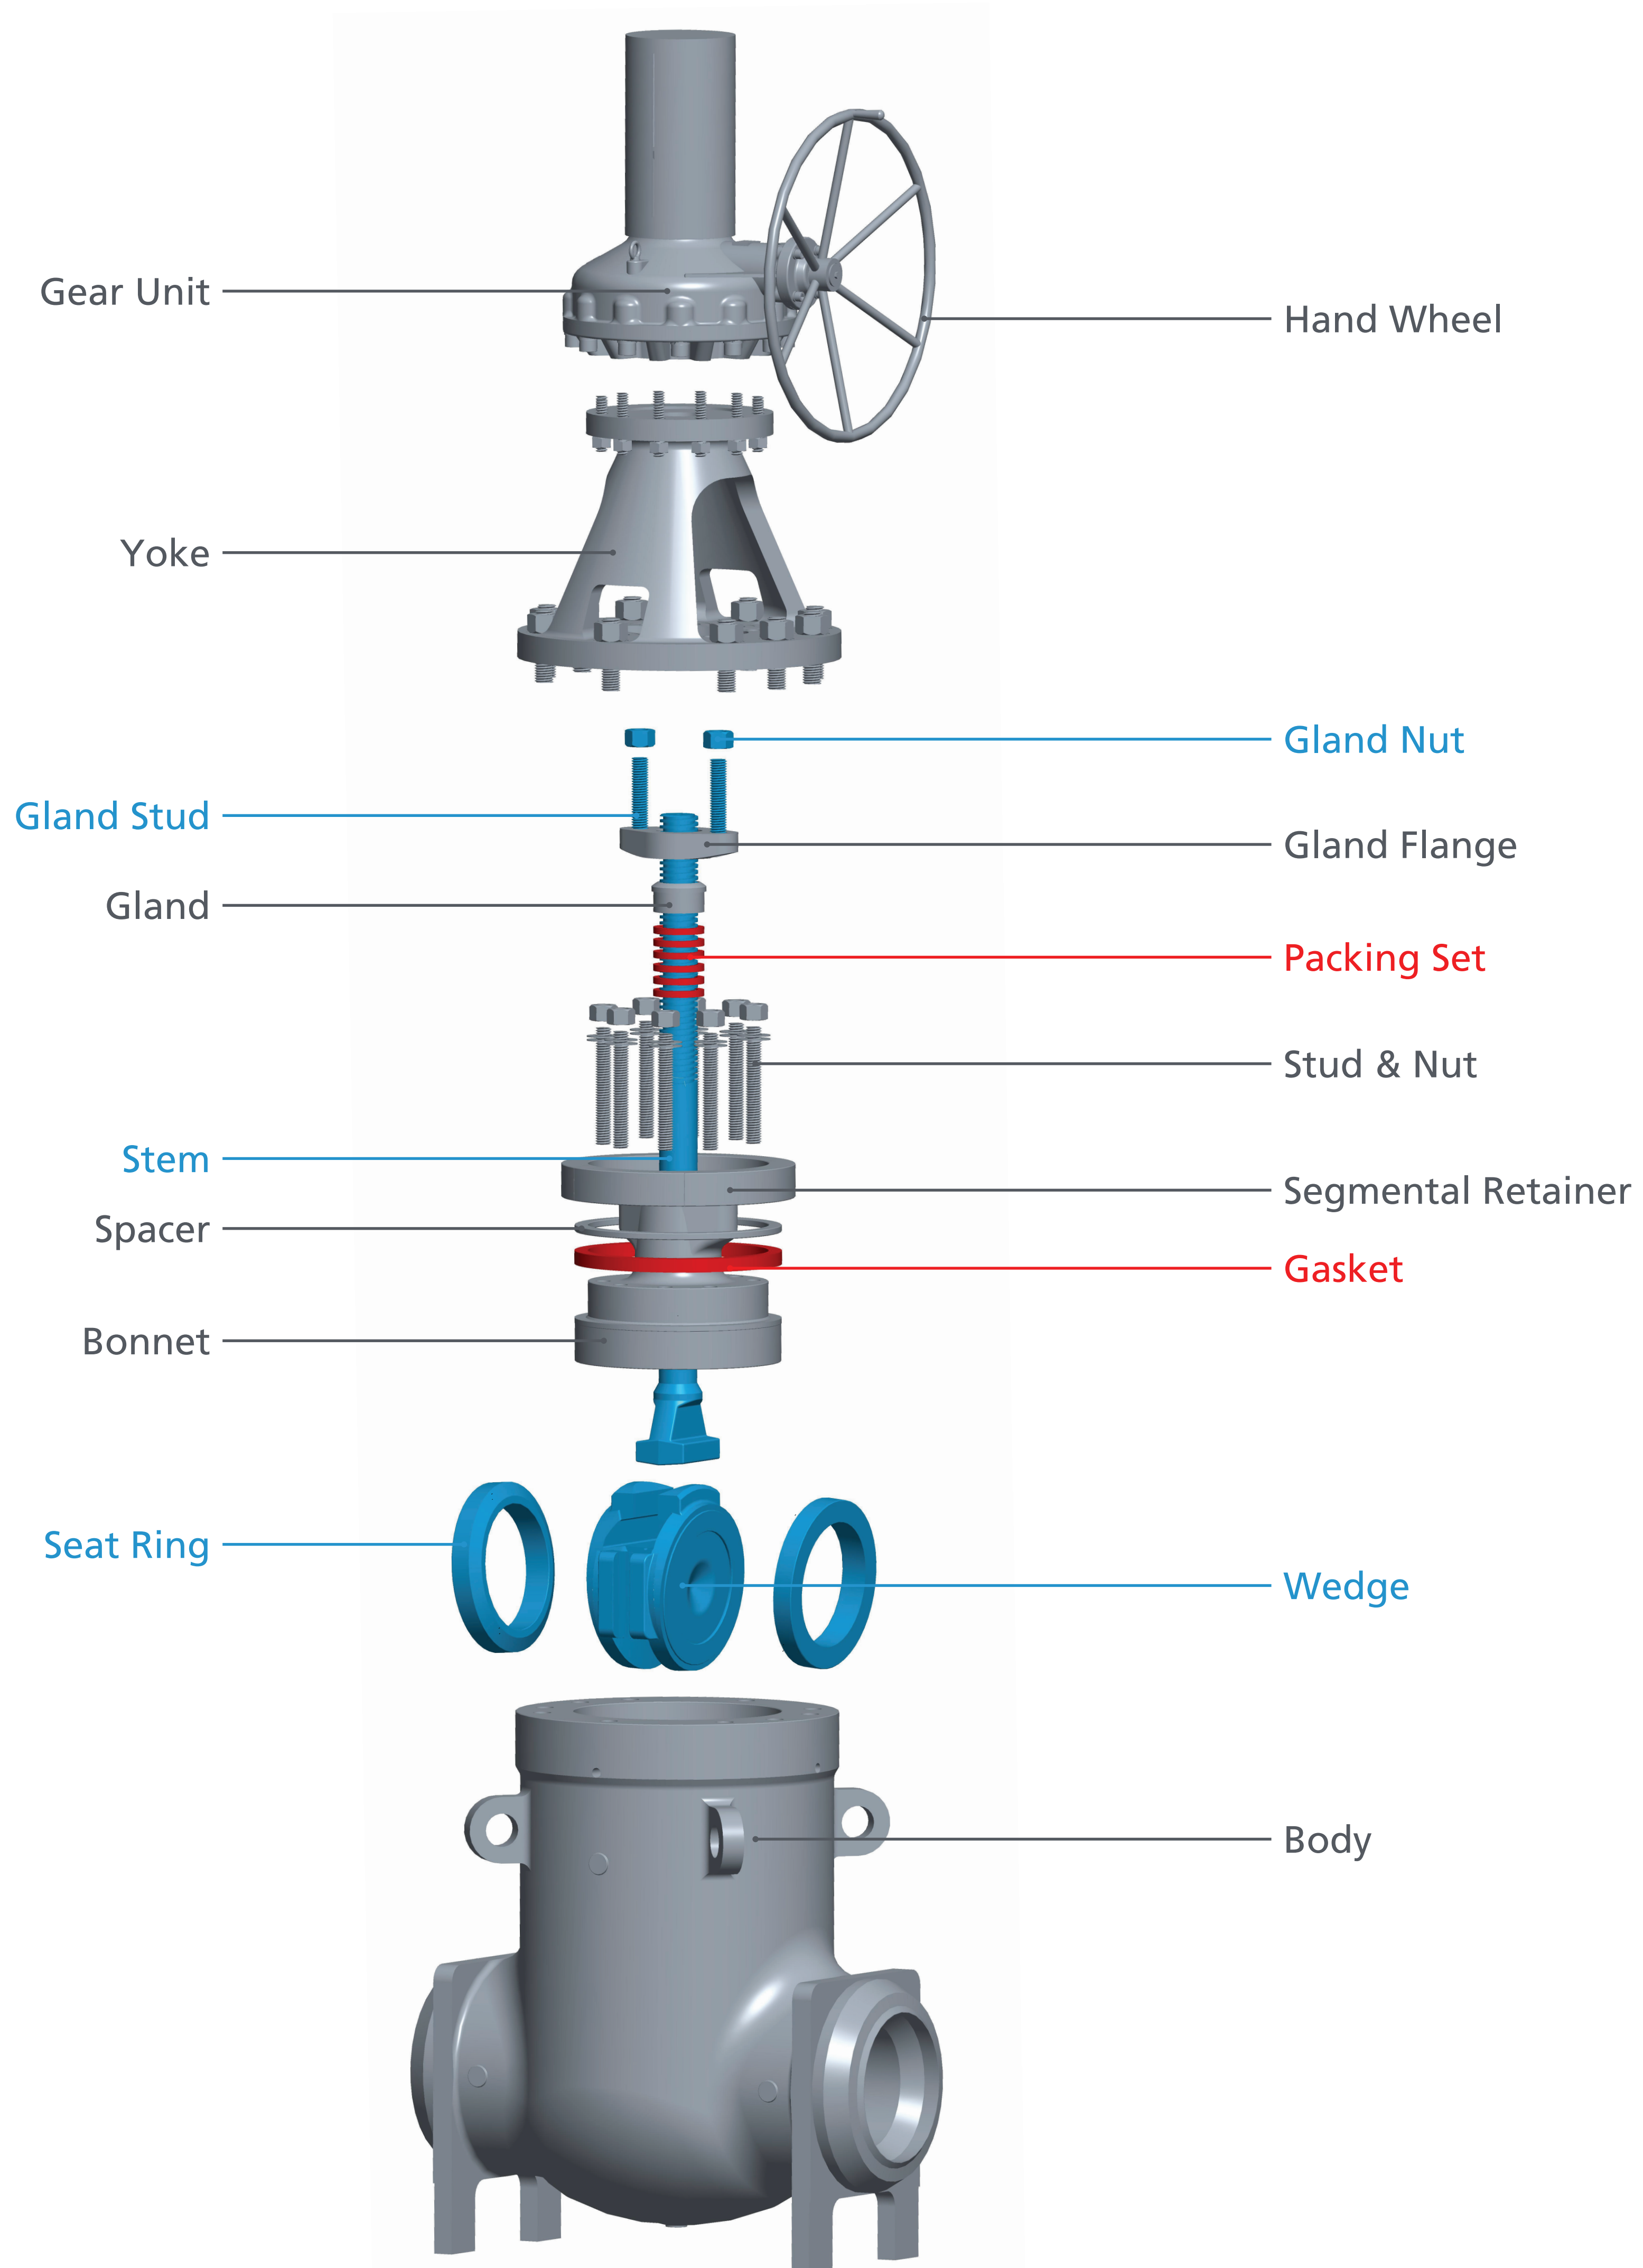

Pressure-seal Gate Valve (Flex Wedge)

Exploded View and Spare Parts Categorisation

LEGEND

- Mandatory Spares
- Recommended Spares

Publication No: SVG01/0821 © L&T Valves 2021