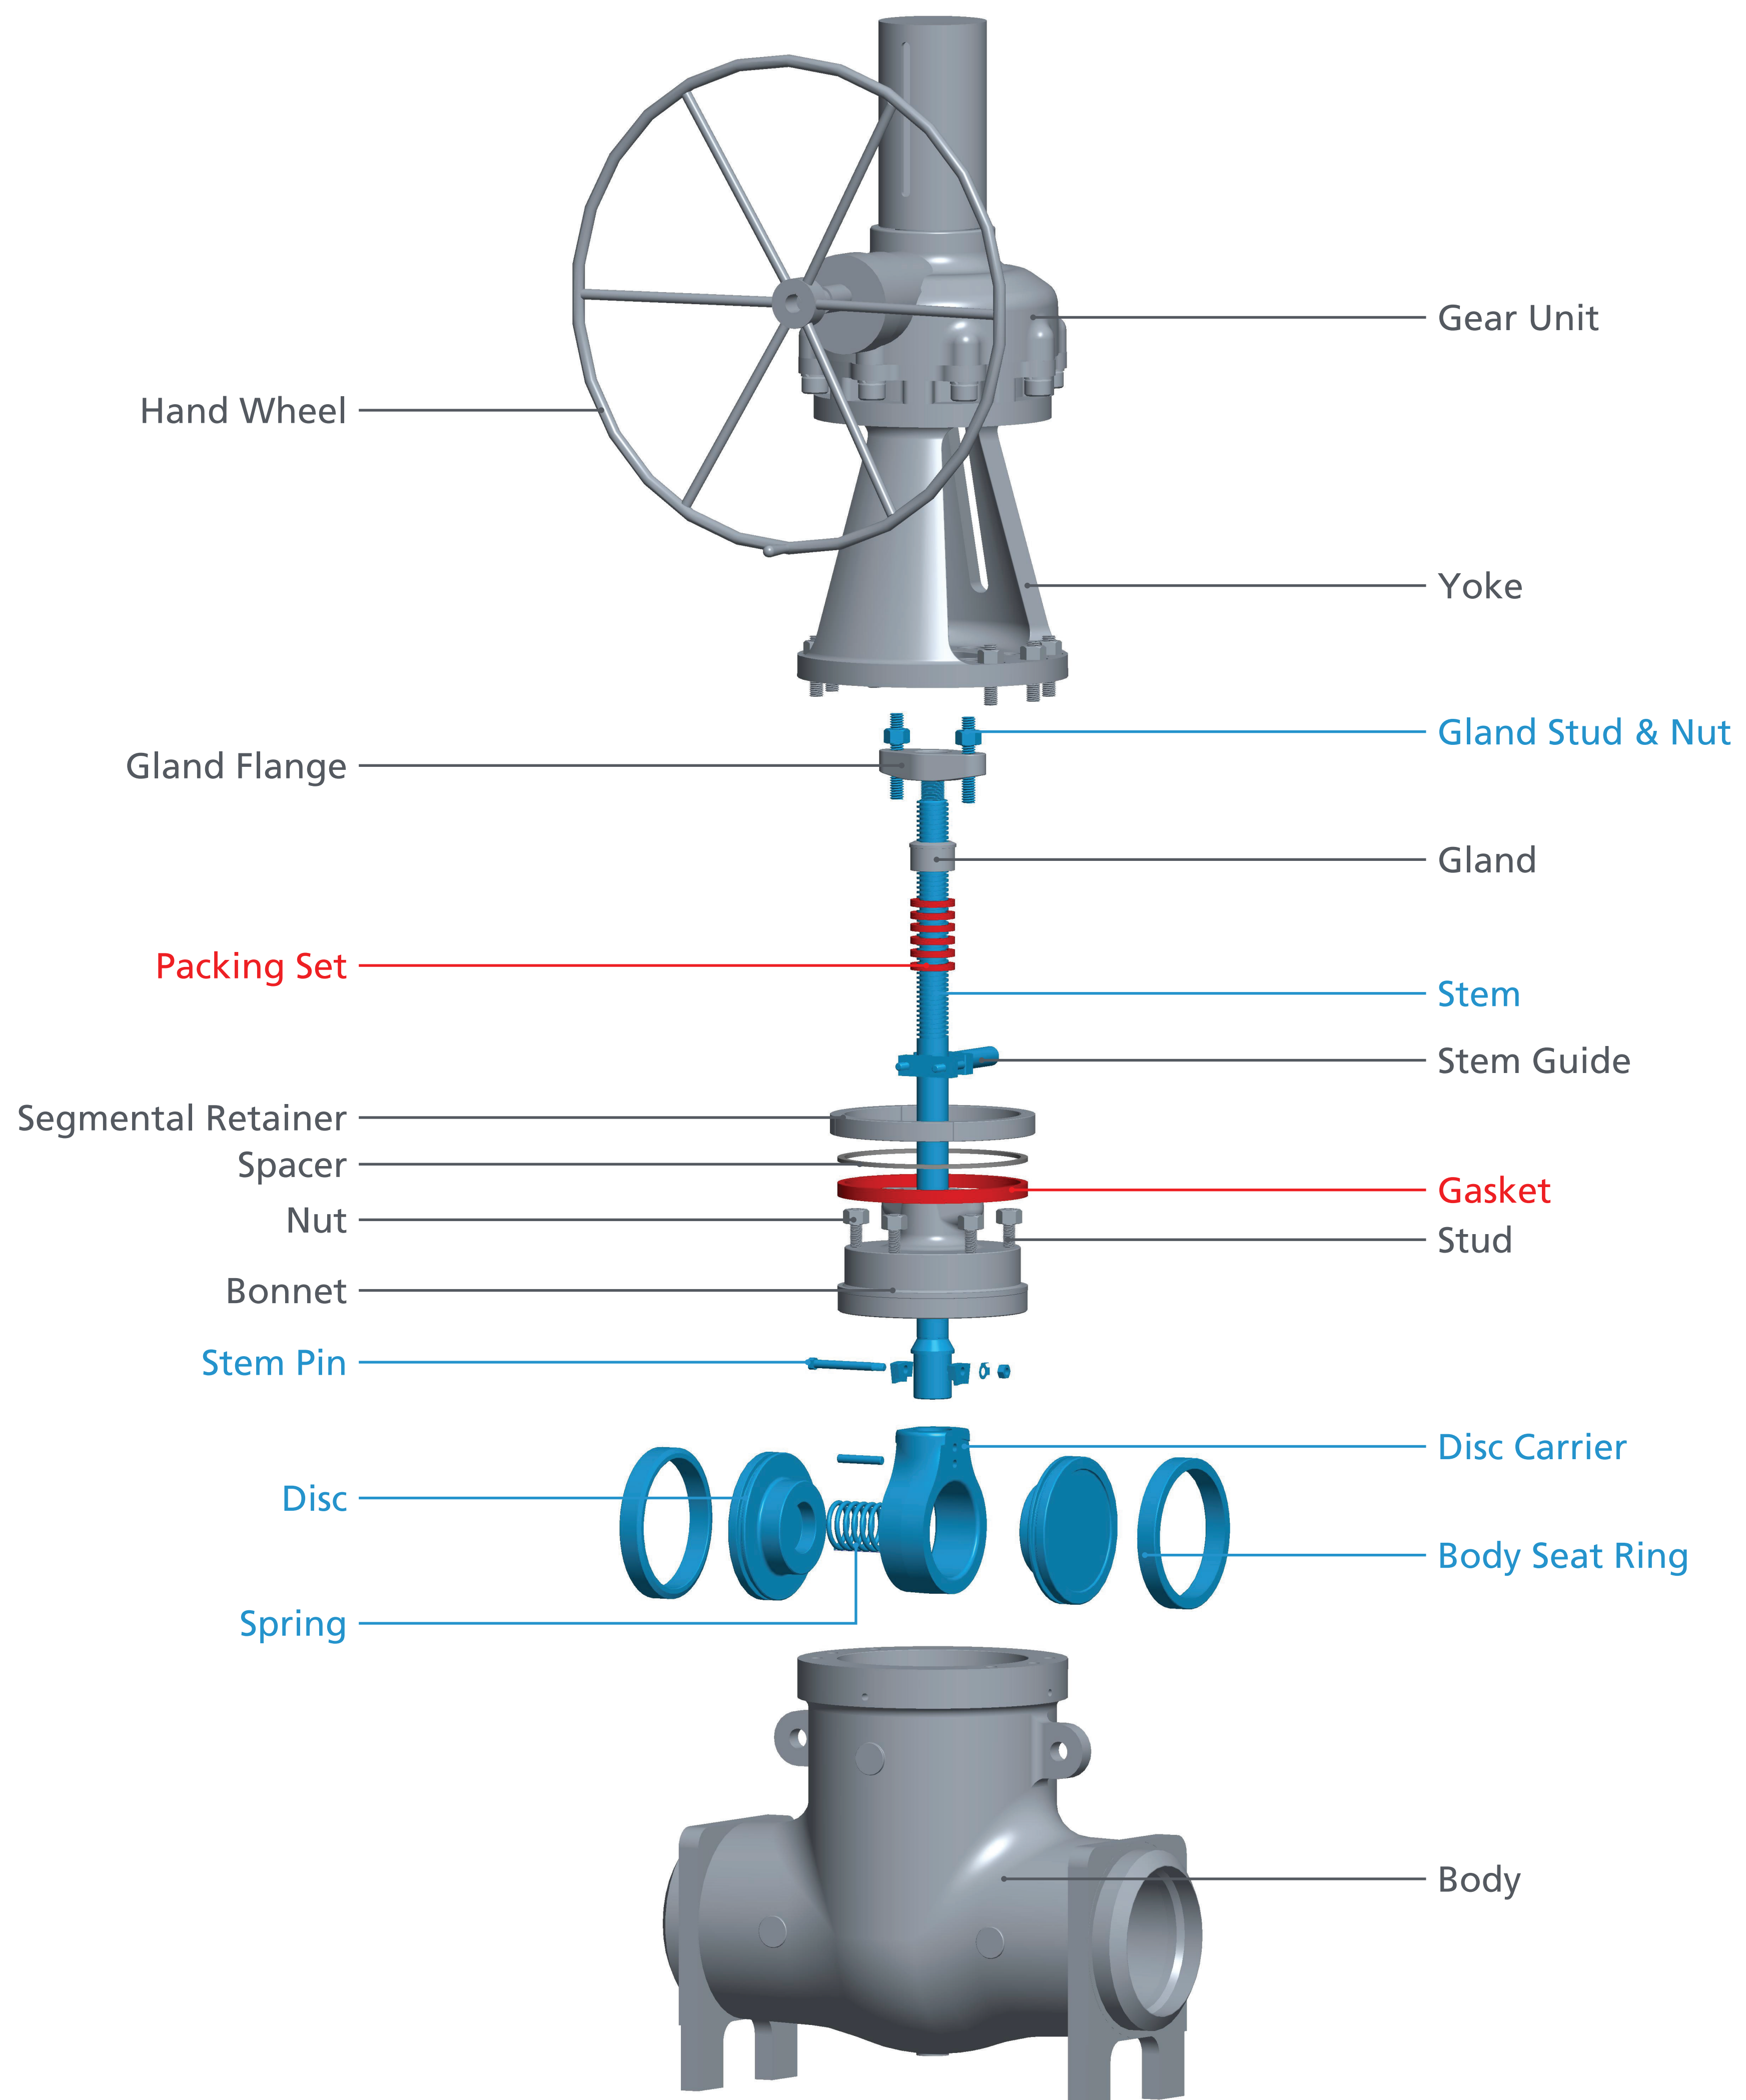

Pressure-seal Gate Valve (Parallel Slide)

Exploded View and Spare Parts Categorisation

LEGEND

- Mandatory Spares
- Recommended Spares

Publication No: SVG02/0821 © L&T Valves 2021